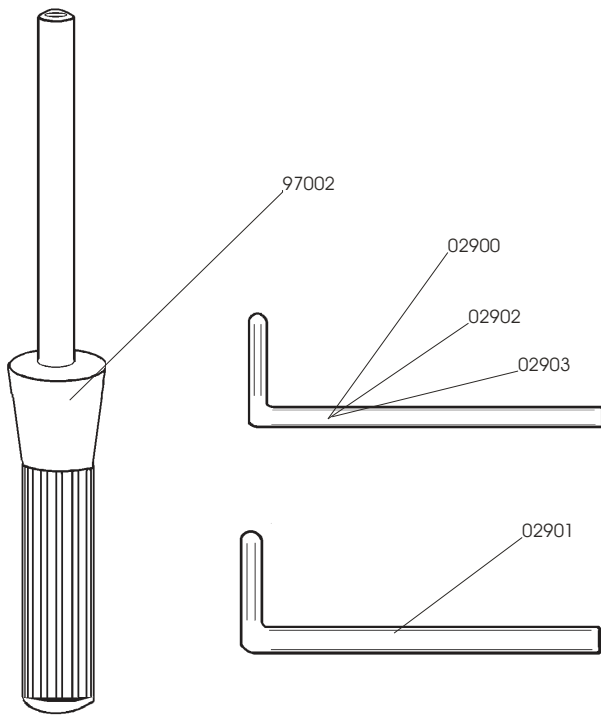

Adjustment Wrenches

- 02900 Allen Wrench, Bridge, 3/32" (Short Arm)
- 02901 Allen Wrench, Bridge, 5/64" (Long Arm)
- 02902 Allen Wrench, Bridge, 1/16" (4000 Series)
- 02903 Allen Wrench, Bridge, 5MM (200,2000,650)
- 97002 Neck Adjustment Wrench, 1/4"

Strap Bolts

- 05901 Strap Bolt Vintage Chrome
- 05903 Strap Bolt Vintage Gold
- 05904 Strap Lock Bolt Chrome
- 05906 Strap Lock Bolt Gold