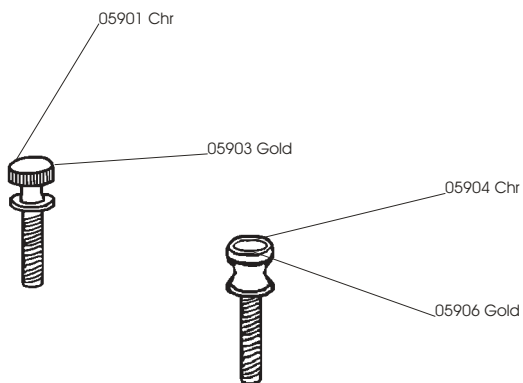

Adjustment Wrenches

- 02900 Allen Wrench, Bridge, 3/32" (Short Arm)
- 02901 Allen Wrench, Bridge, 5/64" (Long Arm)
- 02902 Allen Wrench, Bridge, 1/16" (4000 Series)
- 02903 Allen Wrench, Bridge, 5MM (200,2000,650)
- 97002 Neck Adjustment Wrench, 1/4"

Strap Bolts

- 05901 Strap Bolt Vintage Chrome
- 05903 Strap Bolt Vintage Gold
- 05904 Strap Lock Bolt Chrome
- 05906 Strap Lock Bolt Gold