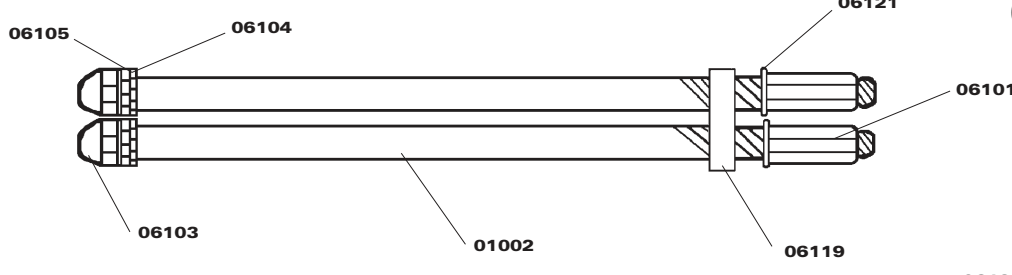

# Truss Rod Neck Assembly

- 01000 Truss Rod Assy Short Scale
- 01001 Double Truss Rod Assy (21 Fret)
- 01002 Double Truss Rod Assy (24 Fret)
- 01003 Double Truss Rod Assy (Bass)
- 03301 Bakelite Nut (Bass)
- 03303 Bakelite Nut (Guitar)
- 06101 Truss Rod Adjustment Nut
- 06103 Truss Rod Acorn Nut
- 06104 Truss Rod Kep Nut
- 06105 Internal Lock Washer
- 06119 Two Hole Truss Rod Spacer
- 06121 Flat Washer