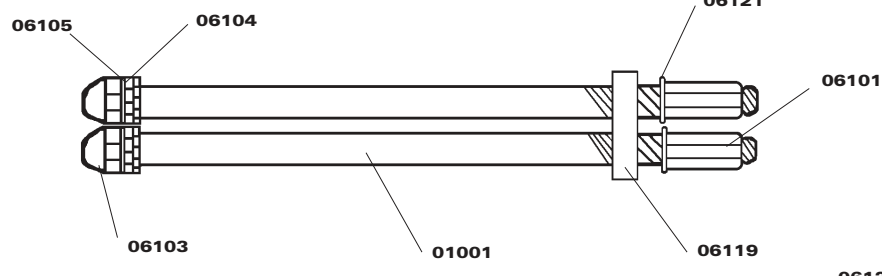

# Truss Rod Neck Assembly

- 01000 Truss Rod Assy Short Scale
- 01001 Double Truss Rod Assy (21 Fret)
- 01002 Double Truss Rod Assy (24 Fret)
- 01003 Double Truss Rod Assy (Bass)
- 03301 Bakelite Nut (Bass)
- 03303 Bakelite Nut (Guitar)
- 06101 Truss Rod Adjustment Nut
- 06103 Truss Rod Acorn Nut
- 06104 Truss Rod Kep Nut
- 06105 Internal Lock Washer
- 06119 Two Hole Truss Rod Spacer
- 06121 Flat Washer