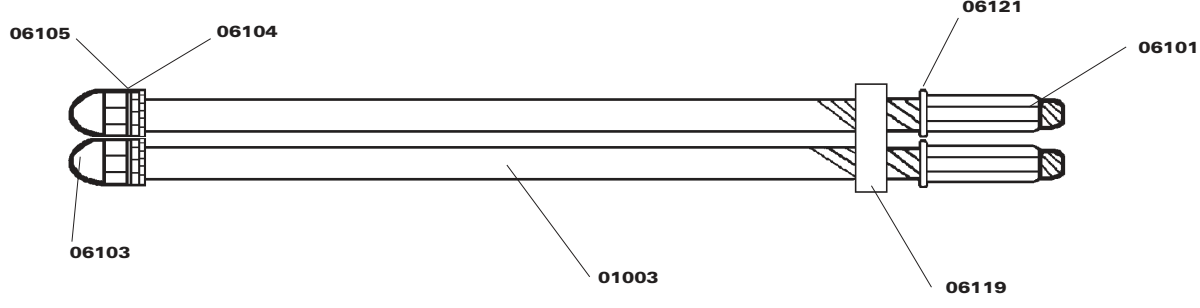

# Truss Rod Neck Assembly

- 01000 Truss Rod Assy Short Scale
- 01001 Double Truss Rod Assy (21 Fret)
- 01002 Double Truss Rod Assy (24 Fret)
- 01003 Double Truss Rod Assy (Bass)
- 03301 Bakelite Nut (Bass)
- 03303 Bakelite Nut (Guitar)
- 06101 Truss Rod Adjustment Nut
- 06103 Truss Rod Acorn Nut
- 06104 Truss Rod Kep Nut
- 06105 Internal Lock Washer
- 06119 Two Hole Truss Rod Spacer
- 06121 Flat Washer