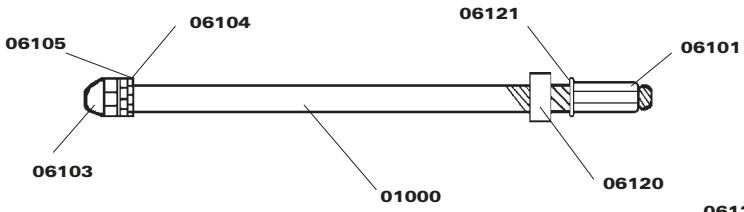

# Truss Rod Neck Assembly

- 01000 Truss Rod Assy Short Scale
- 01001 Double Truss Rod Assy (21 Fret)
- 01002 Double Truss Rod Assy (24 Fret)
- 01003 Double Truss Rod Assy (Bass)
- 03301 Bakelite Nut (Bass)
- 03303 Bakelite Nut (Guitar)
- 06101 Truss Rod Adjustment Nut
- 06103 Truss Rod Acorn Nut
- 06104 Truss Rod Kep Nut
- 06105 Internal Lock Washer
- 06119 Two Hole Truss Rod Spacer
- 06121 Flat Washer