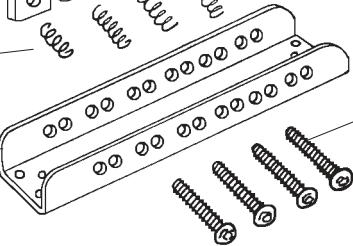

# Bridge/Tailpiece 5002V58

00810 Gold

- 00810 Cover Plate Bridge Gold
- 00814 Bridge Saddle
- 00822 Channel Bridge 12-string Chrome
- 00854 Bridge Assembly Mandolin Complete
- 00867 Tailpiece Mandolin Chrome
- 05302 Screw
- 05303 Screw Intonation
- 06113 Spring
- 06114 Spring

00867

00854

05302

06114

00814

06113

05303

00822