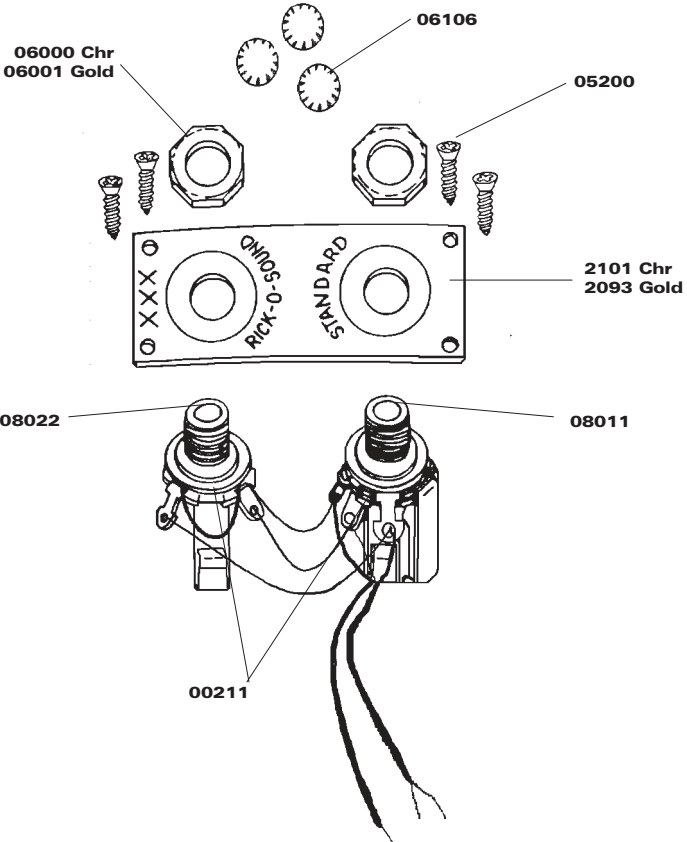

Single Jack Assembly

- 00210 Single Jack Harness Assembly, Mono
- 02097 Single Jack Plate Chrome
- 02098 Single Jack Plate Gold
- 05200 Screw
- 06000 Nut Hex Chrome
- 06001 Nut Hex Gold
- 06106 Internal Lock Washer
- 08002 Connector Jack, Mono

Double Jack Assembly

- 00211 Double Jack Harness Assembly, Stereo
- 02101 Double Jack Plate Chrome
- 02093 Double Jack Plate Gold
- 05200 Screw
- 06000 Nut Hex Chrome
- 06001 Nut Hex Gold
- 06106 Internal Lock Washer
- 08011 Connector Jack, Mono
- 08022 Connector Jack, Stereo