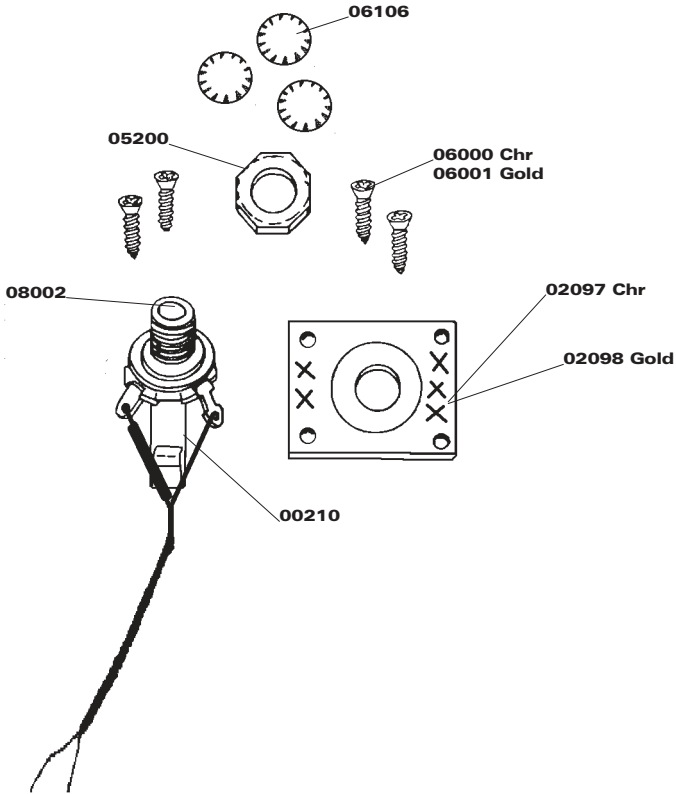

Single Jack Assembly

- 00210 Single Jack Harness Assembly, Mono
- 02097 Single Jack Plate Chrome
- 02098 Single Jack Plate Gold
- 05200 Screw
- 06000 Nut Hex Chrome
- 06001 Nut Hex Gold
- 06106 Internal Lock Washer
- 08002 Connector Jack, Mono

Double Jack Assembly

- 00211 Double Jack Harness Assembly, Stereo
- 02101 Double Jack Plate Chrome
- 02093 Double Jack Plate Gold
- 05200 Screw
- 06000 Nut Hex Chrome
- 06001 Nut Hex Gold
- 06106 Internal Lock Washer
- 08011 Connector Jack, Mono
- 08022 Connector Jack, Stereo