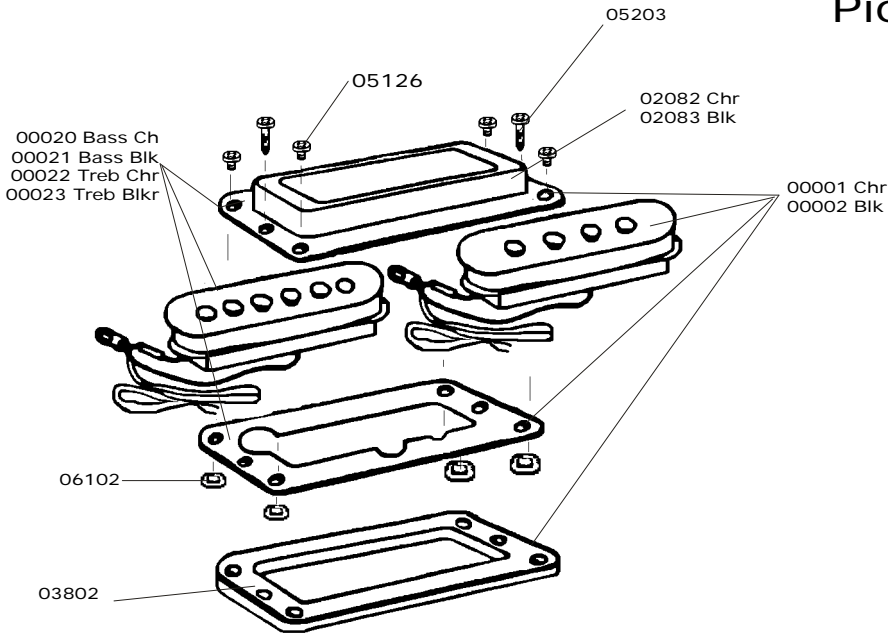

Pickup Assembly Standard

- 00020 Pickup Assy 300 Bass Chr
- 00021 Pickup Assy 300 Bass Blk
- 00022 Pickup Assy 300 Treb Chr
- 00023 Pickup Assy 300 Treb Blk
- 02082 Pickup Cover Chrome
- 02083 Pickup Cover Black
- 03802 Foam Mounting Pad
- 05126 Cover Screw
- 05203 Mounting Screw
- 06102 Nut
- 05112 Pickguard Mounted Pickup Height Adjustment Screw
- 05128 Cover Screw - Slot

Vintage Guitar Pickup

- 00030 Pickup Assy Vintage 300/600
- 00031 Pickup Assy Vintage V63/ 5 & 8 String
- 00032 Pickup Assy Vintage 5000
- 02086 Pickup Cover, Chrome
- 03800 Rubber Grommets
- 05126 Cover Screw
- 05203 Mounting Screw
- 06102 Nut

Pickup Assembly, Humbucking

- 00060 Pickup Assembly, HB1, Bass Position, Chrome
- 00061 Pickup Assembly, HB1, Bass Position, Gold
- 00062 Pickup Assembly, HB1, Treble Position, Chrome
- 00063 Pickup Assembly, Hb1, Treble Position, Chrome
- 03802 Foam Mounting Pad
- 05126 Cover Screw
- 05203 Mounting Screw
- 06102 Nut

- 00065 Pickup Assembly, HB2