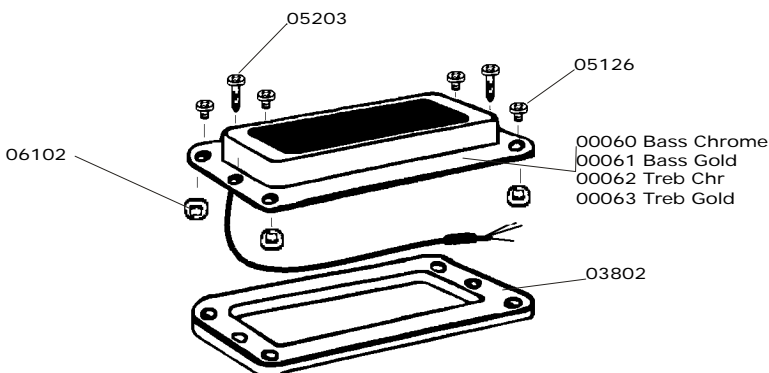

Pickup Assembly Standard

- 00020 Pickup Assy 300 Bass Chr
- 00021 Pickup Assy 300 Bass Blk
- 00022 Pickup Assy 300 Treb Chr
- 00023 Pickup Assy 300 Treb Blk
- 02082 Pickup Cover Chrome
- 02083 Pickup Cover Black
- 03802 Foam Mounting Pad
- 05126 Cover Screw
- 05203 Mounting Screw
- 06102 Nut
- 05112 Pickguard Mounted Pickup Height Adjustment Screw
- 05128 Cover Screw - Slot

Vintage Guitar Pickup

- 00030 Pickup Assy Vintage 300/600
- 00031 Pickup Assy Vintage V63/ 5 & 8 String
- 00032 Pickup Assy Vintage 5000
- 02086 Pickup Cover, Chrome
- 03800 Rubber Grommets
- 05126 Cover Screw
- 05203 Mounting Screw
- 06102 Nut

Pickup Assembly, Humbucking

- 00060 Pickup Assembly, HB1, Bass Position, Chrome
- 00061 Pickup Assembly, HB1, Bass Position, Gold
- 00062 Pickup Assembly, HB1, Treble Position, Chrome
- 00063 Pickup Assembly, Hb1, Treble Position, Chrome
- 03802 Foam Mounting Pad
- 05126 Cover Screw
- 05203 Mounting Screw
- 06102 Nut