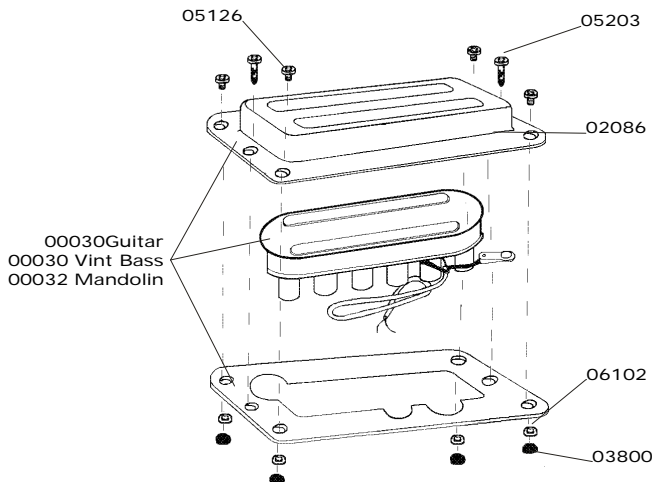

Pickup Assembly Standard

- 00020 Pickup Assy 300 Bass Chr
- 00021 Pickup Assy 300 Bass Blk
- 00022 Pickup Assy 300 Treb Chr
- 00023 Pickup Assy 300 Treb Blk
- 02082 Pickup Cover Chrome
- 02083 Pickup Cover Black
- 03802 Foam Mounting Pad
- 05126 Cover Screw
- 05203 Mounting Screw
- 06102 Nut
- 05112 Pickguard Mounted Pickup Height Adjustment Screw
- 05128 Cover Screw - Slot

Vintage Guitar Pickup

- 00030 Pickup Assy Vintage 300/600
- 00031 Pickup Assy Vintage V63/ 5 & 8 String
- 00032 Pickup Assy Vintage 5000
- 02086 Pickup Cover, Chrome
- 03800 Rubber Grommets
- 05126 Cover Screw
- 05203 Mounting Screw
- 06102 Nut

Pickup Assembly, Humbucking

- 00060 Pickup Assembly, HB1, Bass Position, Chrome
- 00061 Pickup Assembly, HB1, Bass Position, Gold
- 00062 Pickup Assembly, HB1, Treble Position, Chrome
- 00063 Pickup Assembly, Hb1, Treble Position, Chrome
- 03802 Foam Mounting Pad
- 05126 Cover Screw
- 05203 Mounting Screw
- 06102 Nut