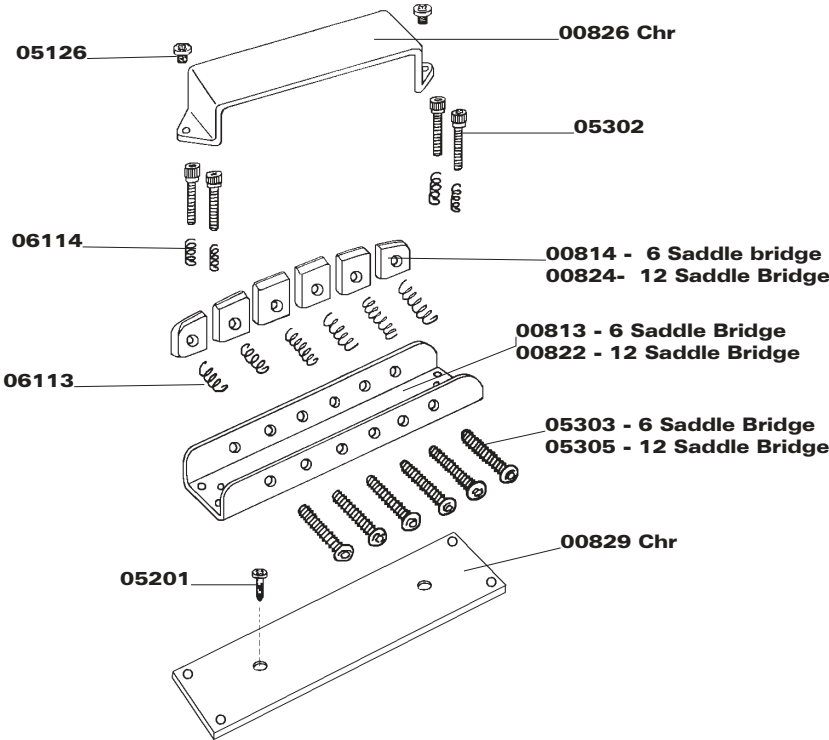

Bridge Assembly

00811 Bridge Assembly 6-string, Complete
 00826 Bridge Cover Chrome

S17.pcx

00821 Bridge Assembly, 12-string, Complete
 00826 Bridge Cover Chrome

S38.pcx

00813 Channel Bridge 6 String Chrome
 00822 Channel Bridge 12 String Chrome
 00814 Bridge Saddles - 6 Saddle Bridge
 00824 Bridge Saddles - 12 Saddle Bridge
 00826 Bridge Cover Chrome
 00829 Base Bridge Chrome
 05201 Mounting Screw
 05302 Bridge Height Adjustment Screw
 05303 Bridge Intonation Screw - 6 Saddle Bridge
 05305 Bridge Intonation Screw - 12 Saddle Bridge
 06113 Bridge Intonation Spring
 06114 Bridge Height Adjustment Spring