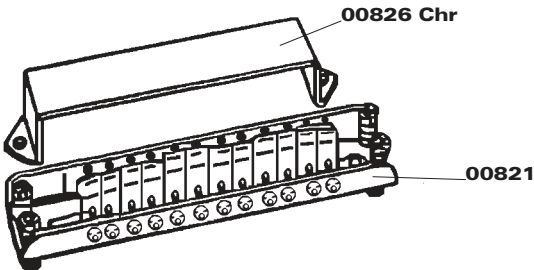

Bridge Assembly

00811 Bridge Assembly 6-string, Complete
 00826 Bridge Cover Chrome

S17.pcx

00821 Bridge Assembly, 12-string, Complete
 00826 Bridge Cover Chrome

S38.pcx

00813 Channel Bridge 6 String Chrome
 00822 Channel Bridge 12 String Chrome
 00814 Bridge Saddles - 6 Saddle Bridge
 00824 Bridge Saddles - 12 Saddle Bridge
 00826 Bridge Cover Chrome
 00829 Base Bridge Chrome
 05201 Mounting Screw
 05302 Bridge Height Adjustment Screw
 05303 Bridge Intonation Screw - 6 Saddle Bridge
 05305 Bridge Intonation Screw - 12 Saddle Bridge
 06113 Bridge Intonation Spring
 06114 Bridge Height Adjustment Spring