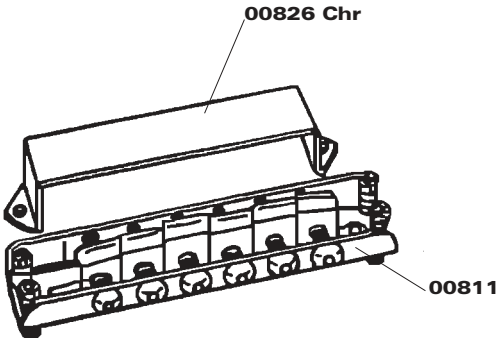

Bridge Assembly

00811 Bridge Assembly 6-string, Complete
 00826 Bridge Cover Chrome

S17.pcx

00821 Bridge Assembly, 12-string, Complete
 00826 Bridge Cover Chrome

S38.pcx

00813 Channel Bridge 6 String Chrome
 00822 Channel Bridge 12 String Chrome
 00814 Bridge Saddles - 6 Saddle Bridge
 00824 Bridge Saddles - 12 Saddle Bridge
 00826 Bridge Cover Chrome
 00829 Base Bridge Chrome
 05201 Mounting Screw
 05302 Bridge Height Adjustment Screw
 05303 Bridge Intonation Screw - 6 Saddle Bridge
 05305 Bridge Intonation Screw - 12 Saddle Bridge
 06113 Bridge Intonation Spring
 06114 Bridge Height Adjustment Spring