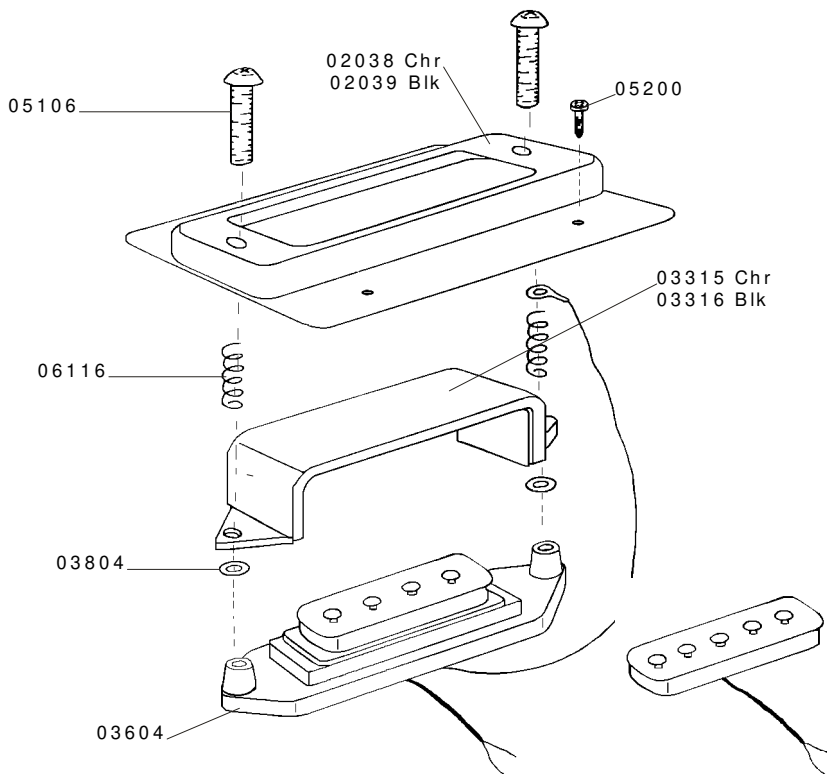

Treble Pickup Assembly

- 00003 Pickup Assembly 4003, 4003S/8 Chr
- 00004 Pickup Assembly 4003, 4003/8 Black
- 00006 Pickup Assembly 4003S/5 Chrome
- 00007 Pickup Assembly 4003S/5 Black
- 02038 Mounting Ring Chrome
- 02039 Mounting Ring Magnet Unit Black
- 03315 Pickup Cover Chrome
- 03316 Pickup Cover Black
- 03604 Base Pickup
- 03804 Washer
- 05106 Mounting Screw
- 05200 Screw
- 06116 Springs

Vintage Treble Pickup Assembly

- 00070 Pickup Coil/Magnet Assembly
- 02047 Mounting Plate Magnet Assembly
- 05101 Screw for Mounting Plate
- 05106 Screw for Mounting Pickup Assembly
- 06116 Springs