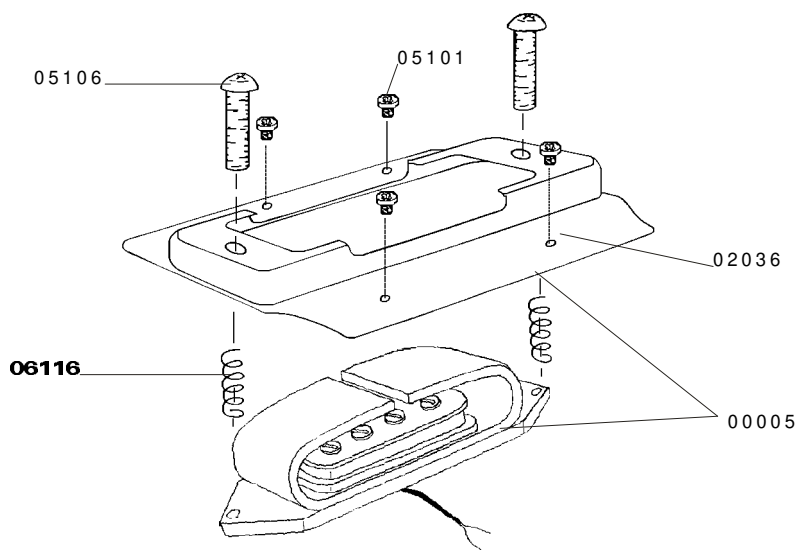

Treble Pickup Assembly

- 00003 Pickup Assembly 4003, 4003S/8 Chr
- 00004 Pickup Assembly 4003, 4003/8 Black
- 00006 Pickup Assembly 4003S/5 Chrome
- 00007 Pickup Assembly 4003S/5 Black
- 02038 Mounting Ring Chrome
- 02039 Mounting Ring Magnet Unit Black
- 03315 Pickup Cover Chrome
- 03316 Pickup Cover Black
- 03604 Base Pickup
- 03804 Washer
- 05106 Mounting Screw
- 05200 Screw
- 06116 Springs

Vintage Treble Pickup Assembly

- 00070 Pickup Coil/Magnet Assembly
- 02047 Mounting Plate Magnet Assembly
- 05101 Screw for Mounting Plate
- 05106 Screw for Mounting Pickup Assembly
- 06116 Springs