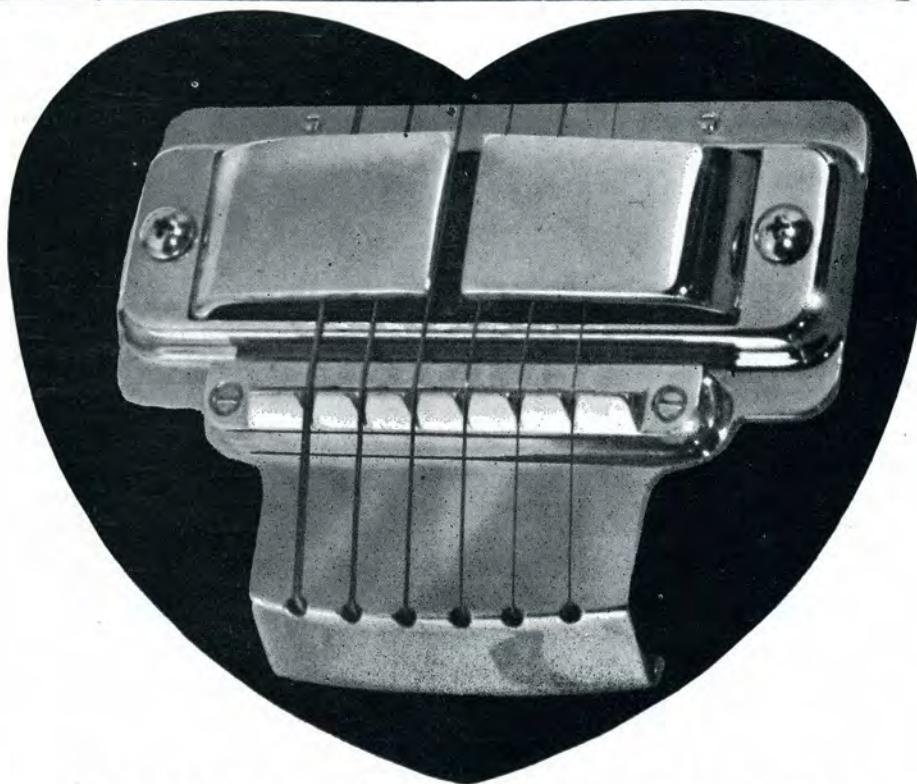

TECHNICAL DATA AND PRICE LIST

Effective July 10, 1961

All prices listed include Federal Excise Tax where applicable.

Rickenbacker

SPANISH and HAWAIIAN GUITARS ELECTRIC BASS --- MANDOLINS AMPLIFIERS --- ACCESSORIES

Shipments of 100 Pounds or More Will Be Shipped Prepaid in the United States and Canada. These Shipments May Include Any Instruments, Cases, Accessories, and Other Products Distributed by Radio & Television Equipment Co.

Our engineers are constantly working to improve Rickenbacker guitars and amplifiers electronically, as well as to offer you the latest styling, and finest materials and workmanship available. In order to make this possible, we reserve the right to change specifications and prices at any time and without notice.

RADIO & TELEVISION EQUIPMENT CO.

Wholesale Music Division

2118 South Main Street Phone Kimberly 5-5574 Santa Ana, Calif.