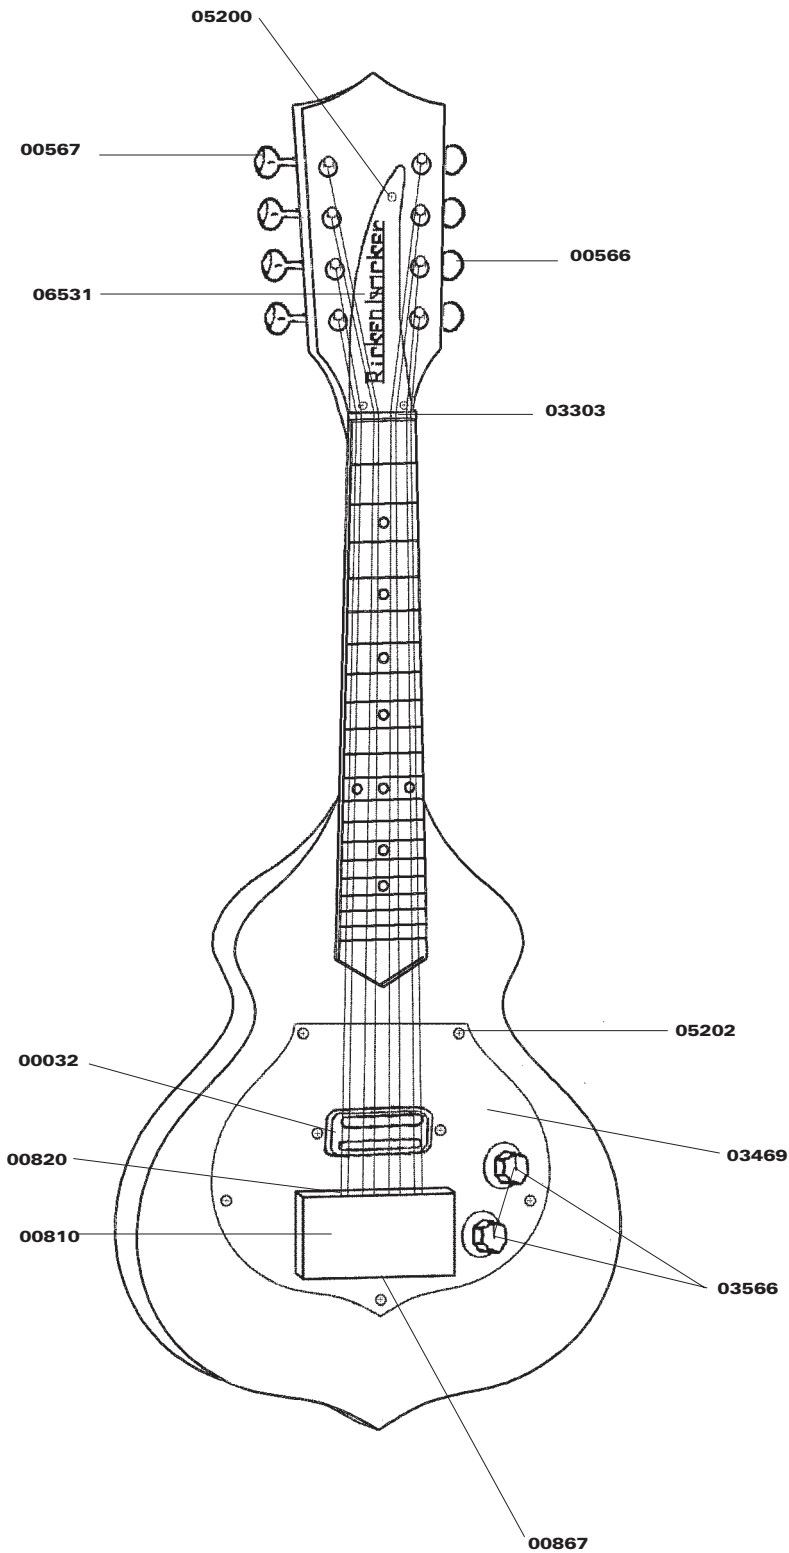

Model 5002V58 Mandolin

- 00032 Pickup Assy, Vintage
- 00566 Keywind Sing Vintage Treb Ric Deluxe
- 00567 Keywind Sing Vintage Bass Ric Deluxe
- 00810 Cover Plate Bridge Gold
- 00820 Bridge Assy Mandolin Complete
- 00867 Tailpiece Mandolin Chrome
- 03303 Nut 1/8 Guitar Blank
- 03469 Pickguard Mandolin Gold
- 03566 Knob, Vintage Plain Black
- 05200 Mounting Screw, Nameplate
- 05202 Mounting Screw, Pickguard
- 06531 Nameplate Mandolin