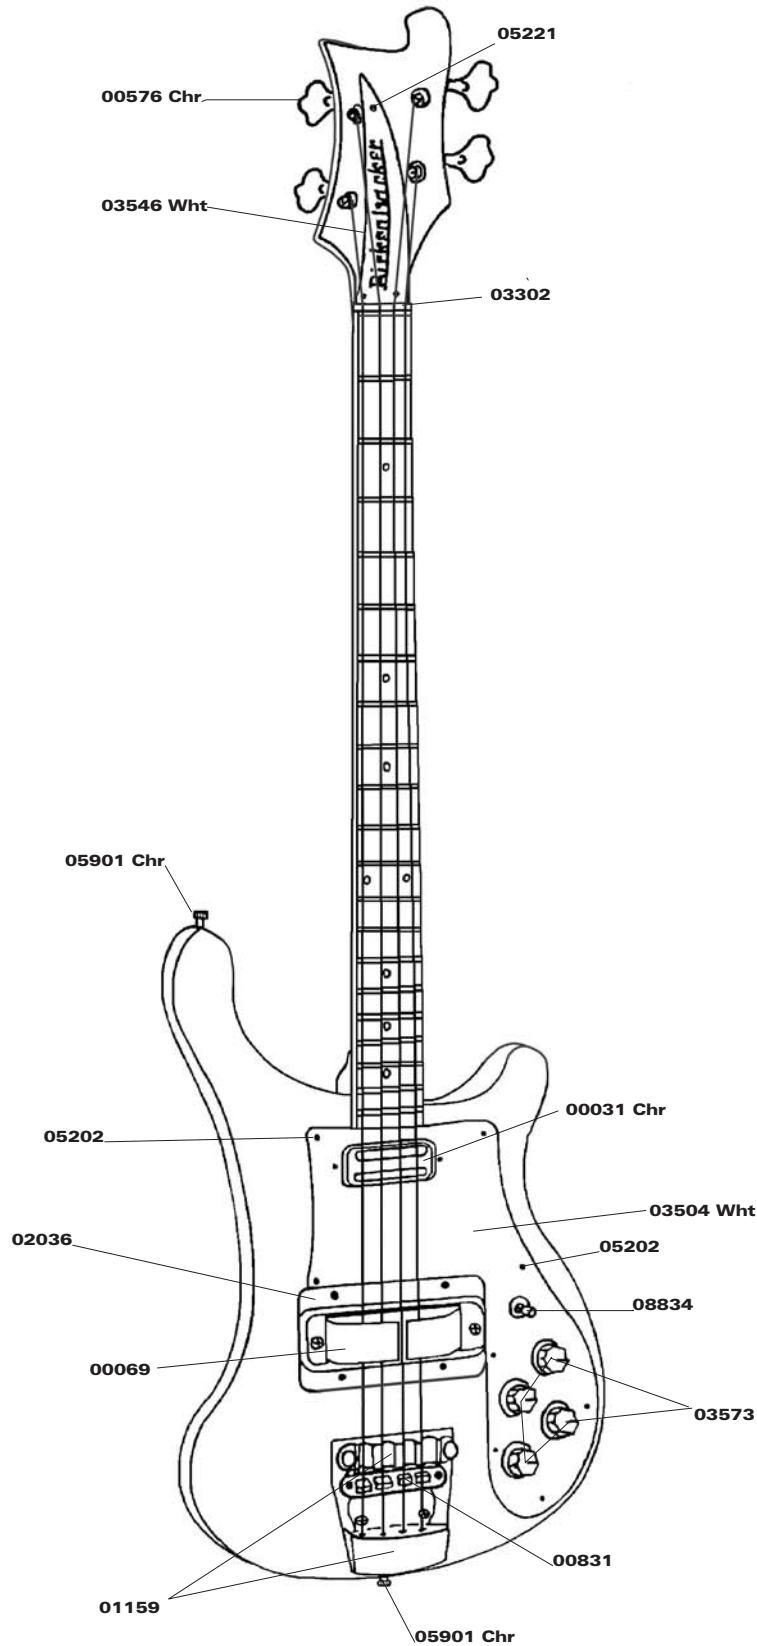

# Model 4001C64S

- 00069 Pickup Assy 4001C64 Treble, (Chrome)
- 00031 Pickup Assembly, Vintage, Bass, (Chrome)
- 00576 Keywind Set(4) Bass C Series, (Chrome)
- 00831 Bridge Assembly
- 01159 Tailpiece + Damper, (Chrome)
- 02036 Mounting Plate, Pickup Magnet, (Chrome)
- 03302 Nus 3/16 VTG Bass Derlin WHT
- 03504 Pickguard 4001C64 (Wht)
- 03573 Knob Set, Vintage, Set of 4
- 05221 Mounting Screws, Nameplate
- 05202 Mounting Screws, Pickguard
- 05901 Strap Bolt (Chrome)
- 06546 Nameplate, 4001C64, (White with Black Letters)
- 08834 Switch, Toggle Standard