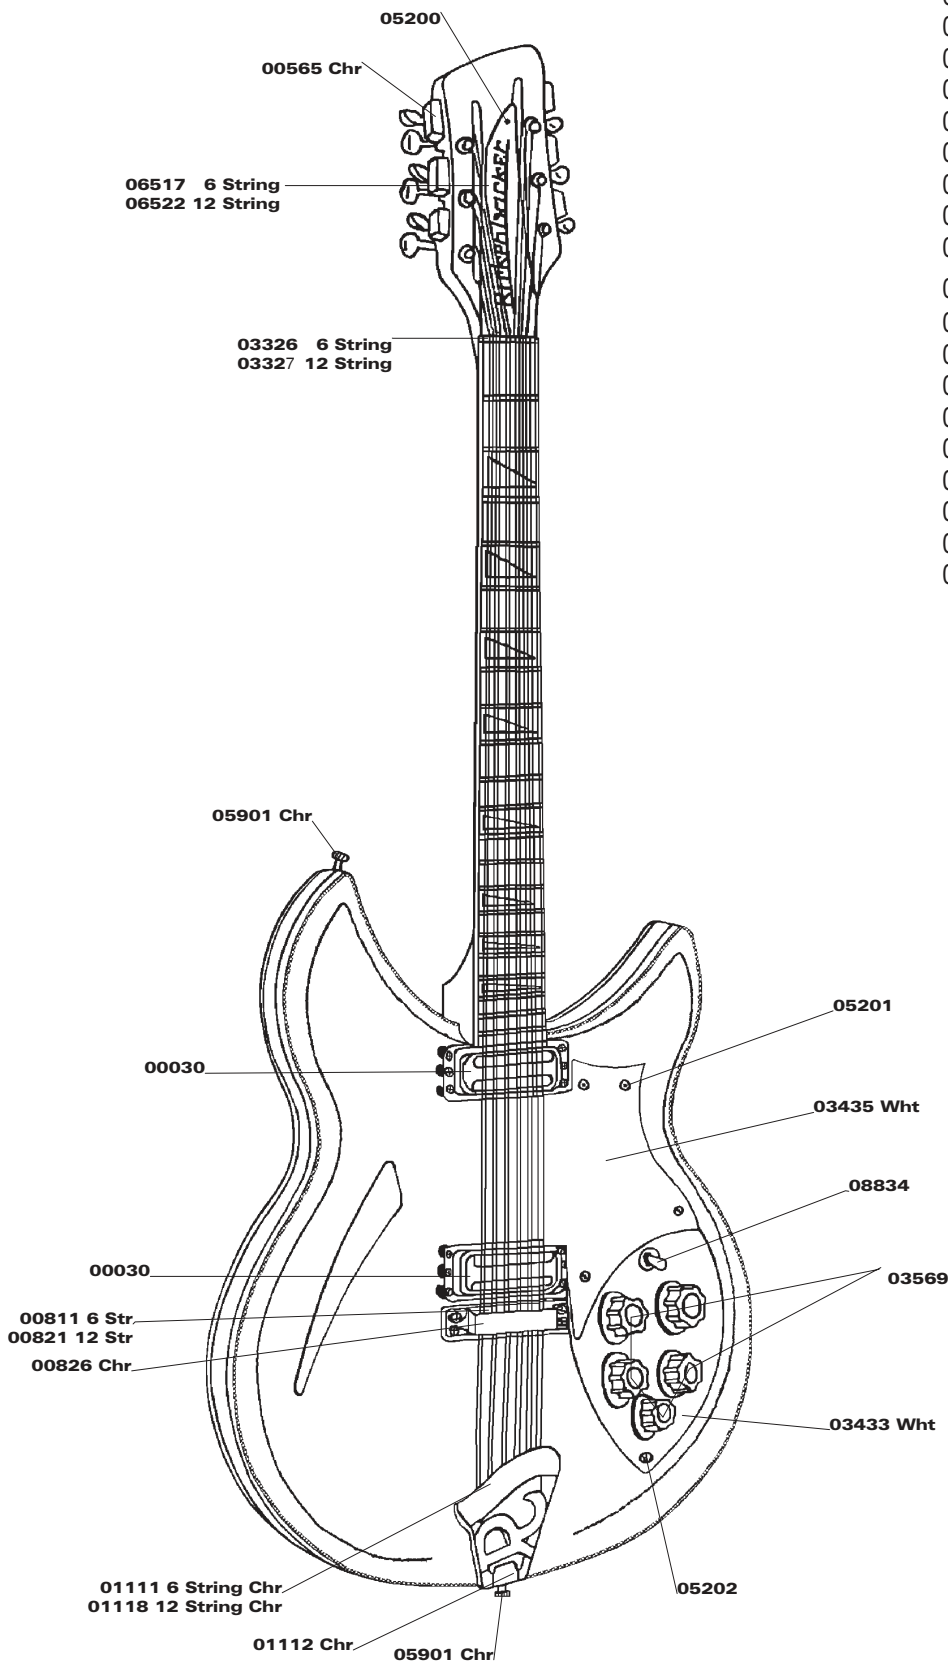

Model 381V69, 381/12V69 Vintage Reissue

- 00030 Vintage Pickup Assembly
- 00565 Keywind Set of 6, Ric Deluxe Vintage
- 00811 Bridge Assy 6 String
- 00821 Bridge Assembly, 12-String
- 00826 Bridge Cover (Chrome)
- 01111 R-Tailpiece 6 String (Chrome)
- 01118 R-Tailpiece, 12-String, (Chrome)
- 01112 Tailpiece Mounting Bracket (Chrome)
- 03326 Nut, 6 String W/Binding
- 03327 Nut, 12 String W/Binding
- 03433 Pickguard, Lower, (White)
- 03435 Pickguard, Upper, (White)
- 03569 Standard Knob Set of 5
- 05200 Mounting Screws, Nameplate
- 05201 Mounting Screws, Upper Pickguard, Long
- 05202 Mounting Screws, Lower Pickguard, Short
- 05901 Strap Bolt (Chrome)
- 06522 Nameplate, Vintage, (White with Black Letters)
- 08834 Switch, Toggle Standard