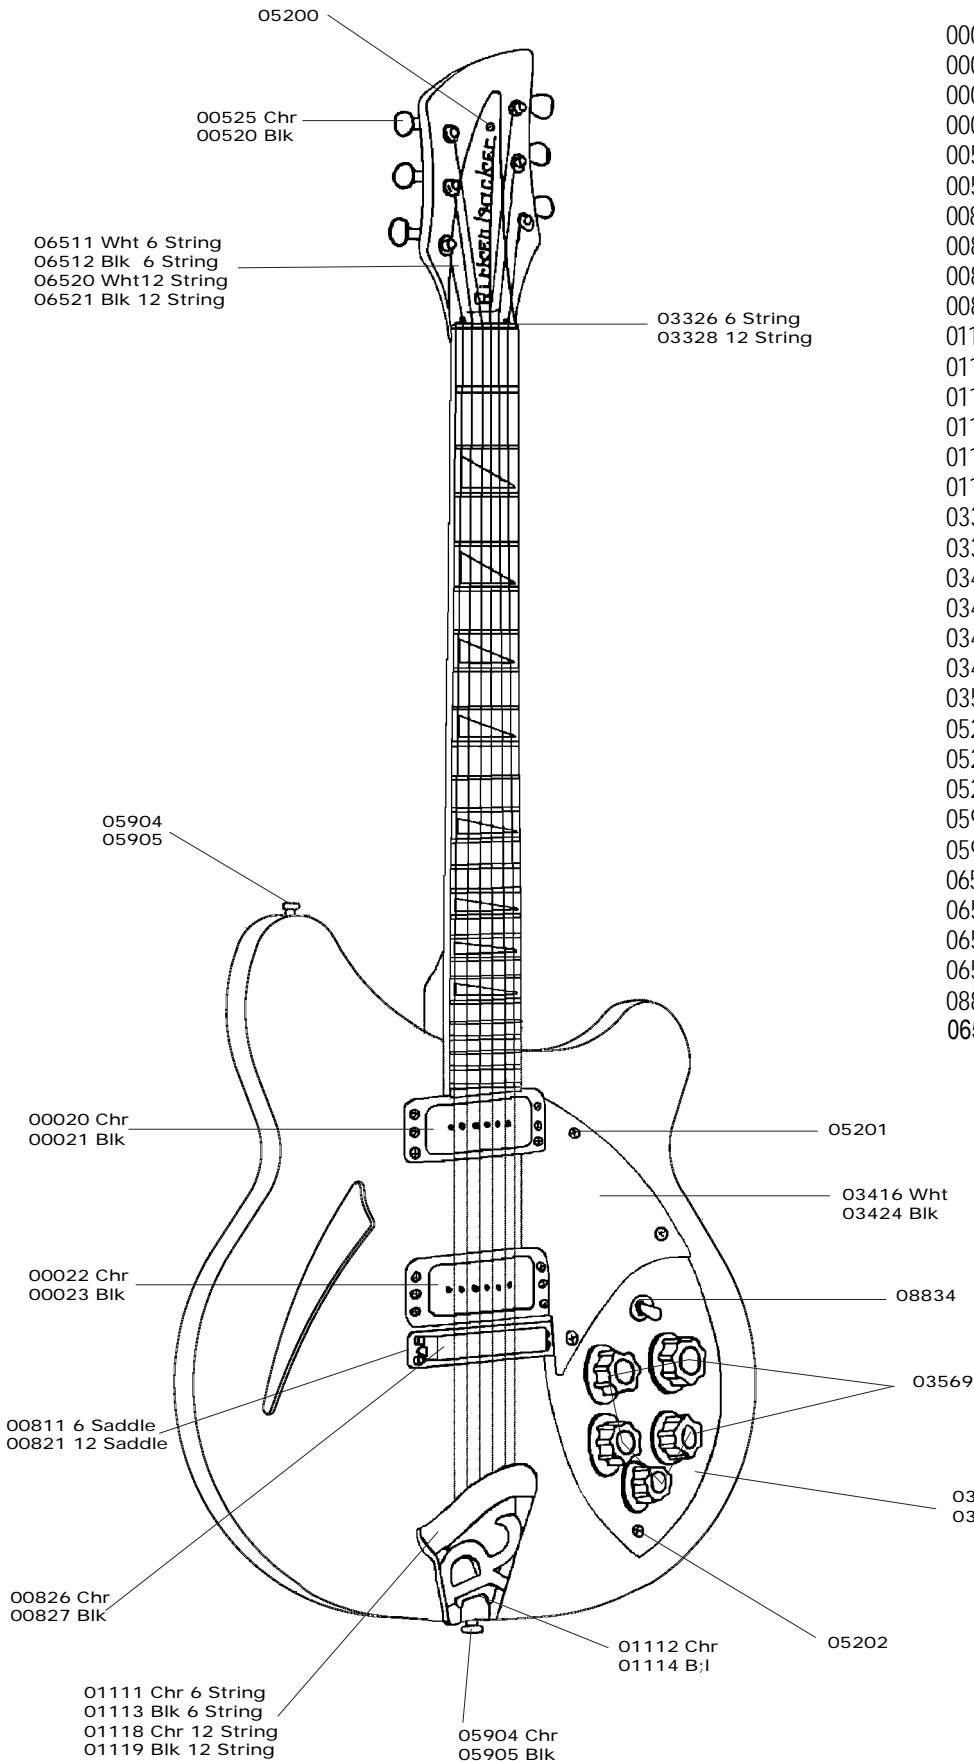

Model 360, 360/12 Guitar

- 00020 Pickup Assembly, Bass, (Chrome)
- 00021 Pickup Assembly, Bass, (Black)
- 00022 Pickup Assembly, Treble, (Chrome)
- 00023 Pickup Assembly, Treble, (Black)
- 00525 Keywind Set of 6 (Chrome)
- 00520 Keywind Set of 6 (Black)
- 00811 Bridge Assembly
- 00821 Bridge Assy, 12 Saddle(Available Separately)
- 00826 Bridge Cover (Chrome)
- 00827 Bridge Cover (Black)
- 01111 R-Tailpiece (Chrome)
- 01113 R-Tailpiece (Black)
- 01118 R-Tailpiece 12 String (Chr)
- 01119 R-Tailpiece 12 String (Blk)
- 01112 Tailpiece Bracket (Chrome)
- 01114 Tailpiece Bracket (Black)
- 03326 Nut Std 6 String W/Binding (Black)
- 03328 Nut Std 12 String W/Binding (Black)
- 03414 Pickguard, Lower, (White)
- 03422 Pickguard, Lower, (Black)
- 03416 Pickguard, Upper, (White)
- 03424 Pickguard, Upper, (Black)
- 03569 Standard Knob Set of 5
- 05200 Mounting Screws, Nameplate
- 05201 Mounting Screws, Upper Pickguard, Long
- 05202 Mounting Screw, Lower Pickguard, Short
- 05904 Strap Lock (Chrome)
- 05905 Strap Lock (Black)
- 06511 Nameplate (White with Black Letters)
- 06512 Nameplate (Black with White Letters)
- 06520 Nameplate 12 String (White)
- 06521 Nameplate 12 String (Black)
- 08834 Toggle Switch (Black)
- 06518 Nameplate Left Hand