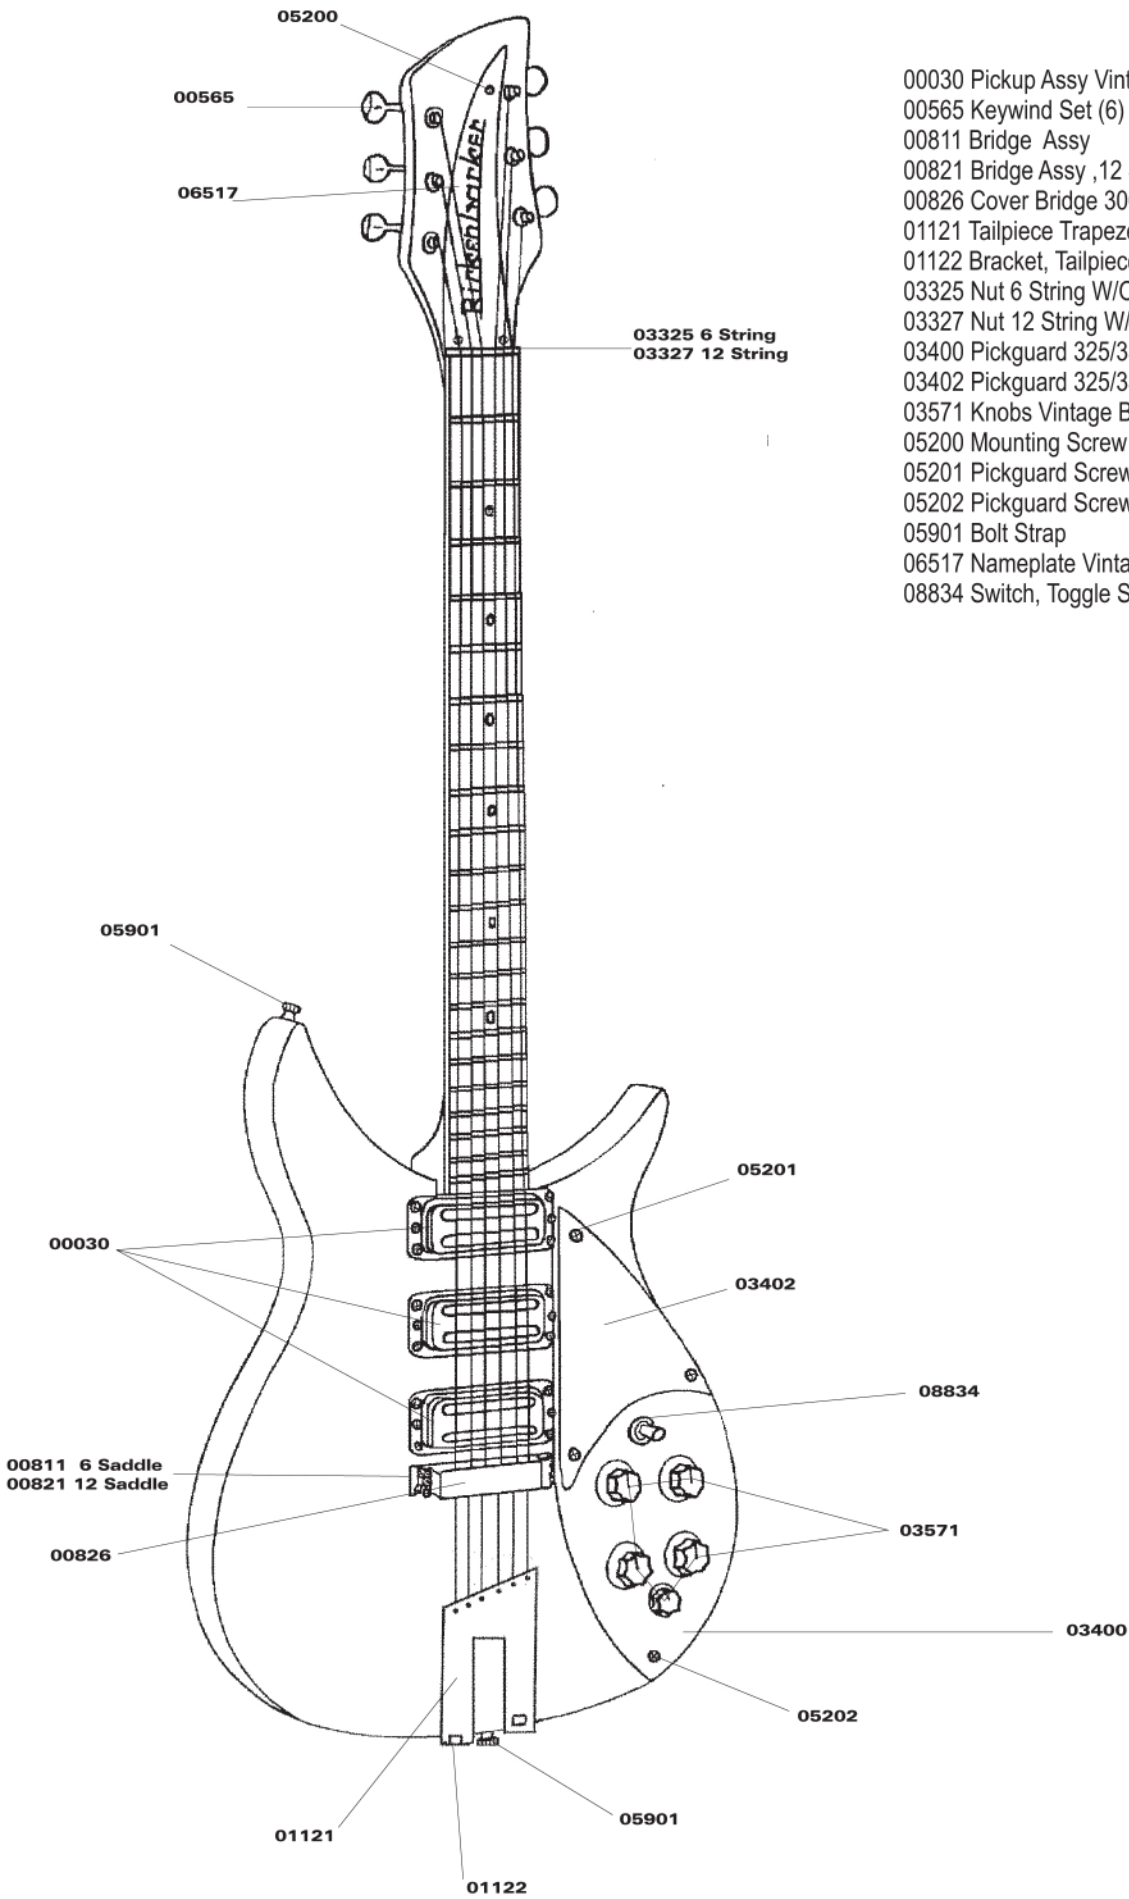

Model 350V63, 350V63/12 Guitar

- 00030 Pickup Assy Vintage 300/600
- 00565 Keywind Set (6) Vintage RIC Deluxe
- 00811 Bridge Assy
- 00821 Bridge Assy ,12 Saddle(Available Separately)
- 00826 Cover Bridge 300 Series CHR
- 01121 Tailpiece Trapeze CHR
- 01122 Bracket, Tailpiece CHR
- 03325 Nut 6 String W/O Binding
- 03327 Nut 12 String W/O Binding
- 03400 Pickguard 325/350 Lwr
- 03402 Pickguard 325/350 Upper
- 03571 Knobs Vintage Black Set of 5
- 05200 Mounting Screw Nameplate
- 05201 Pickguard Screw, Upper
- 05202 Pickguard Screw, Lwr
- 05901 Bolt Strap
- 06517 Nameplate Vintage White
- 08834 Switch, Toggle Standard