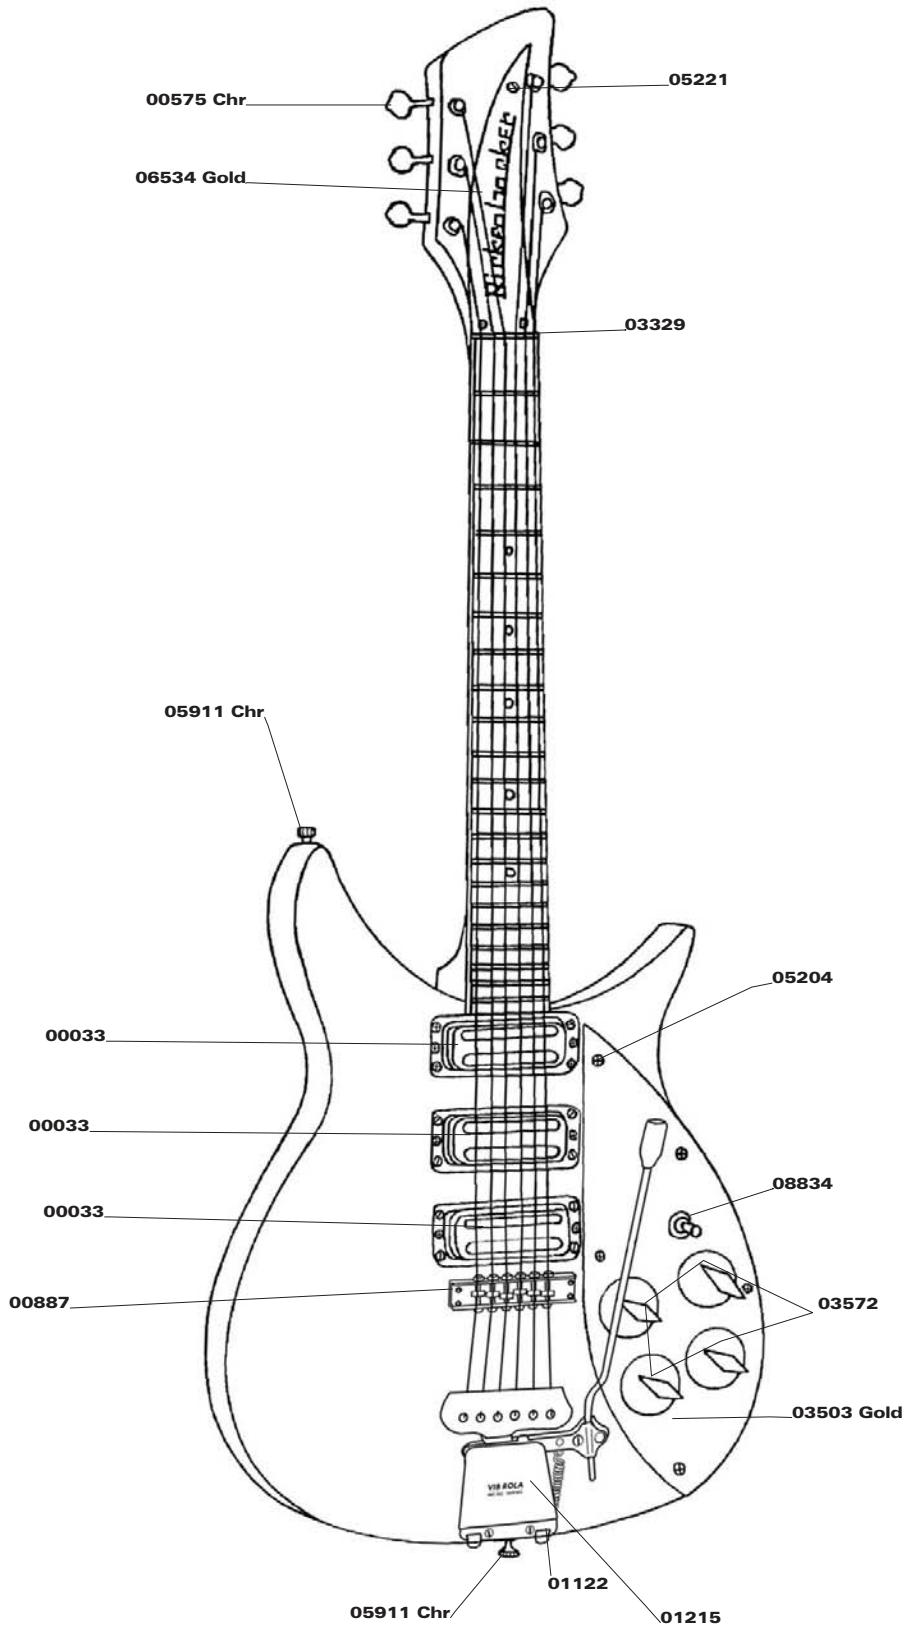

# Model 325C58

- 00033 C Series Pickup Assembly
- 00575 Keywind Set (6) RIC-Tite
- 00887 Bridge Assembly
- 01215 Vibrola Kaufman Assy Complete
- 01122 Bracket Tailpiece Trapeze Chr
- 03329 Nut 325C58
- 03503 Pickguard, Lower (Gold)
- 03572 Knob Set of 4, Vintage, (Brown/Gold)
- 05221 Mounting Screws, Namplate
- 05204 Mounting Screws, Pickguard, Short
- 05911 Bolt Strap C58 Nickel
- 06534 Nameplate, C58 (Gold)
- 08834 Switch, Toggle Standard