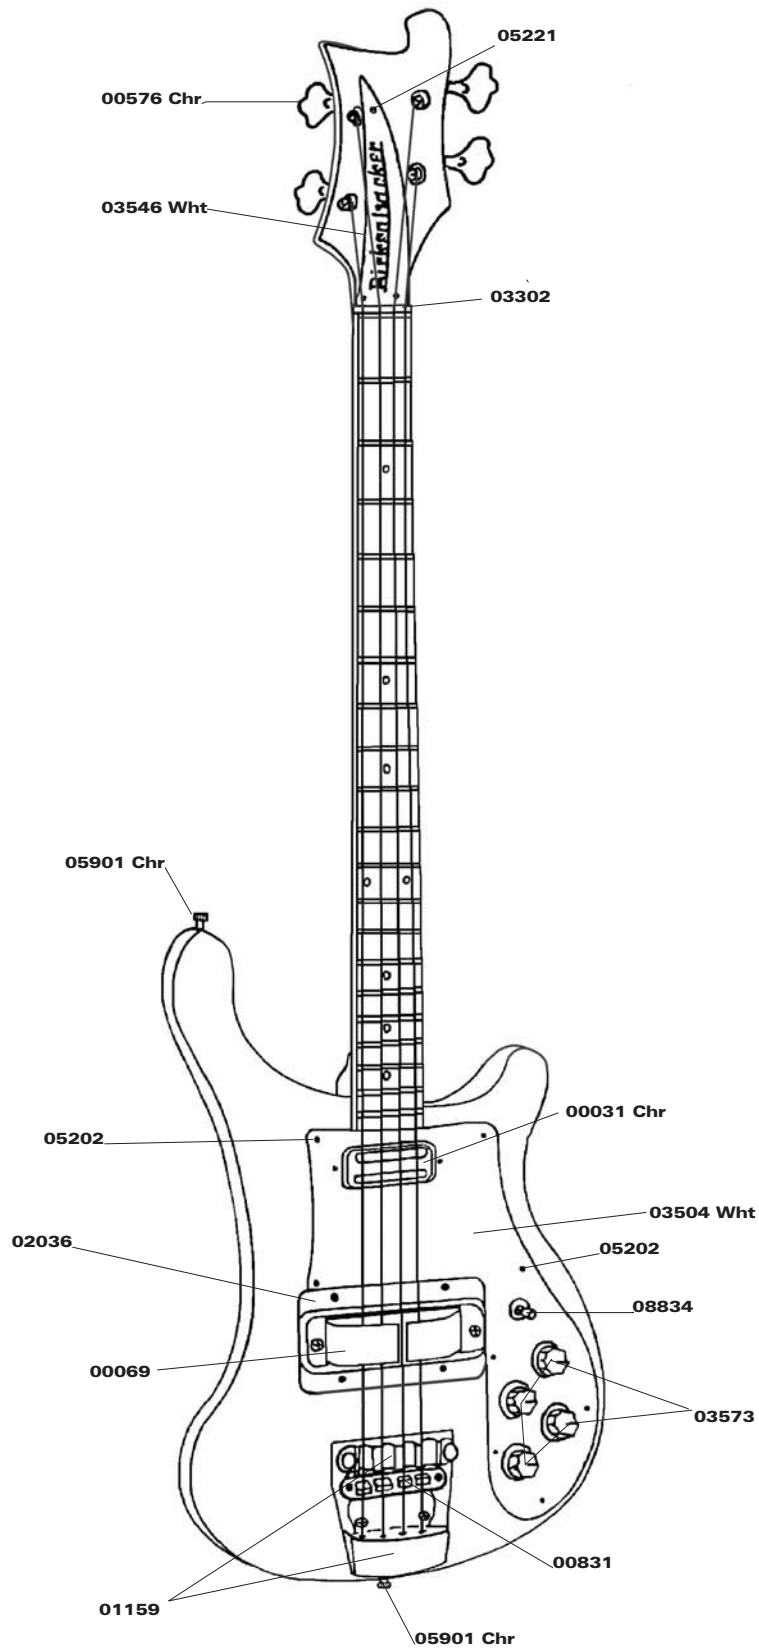

# Model 4001C64S

- 00069 Pickup Assy 4001C64 Treble, (Chrome)
- 00031 Pickup Assembly, Vintage, Bass, (Chrome)
- 00576 Keywind Set(4) Bass C Series, (Chrome)
- 00831 Bridge Assembly
- 01159 Tailpiece + Damper, (Chrome)
- 02036 Mounting Plate, Pickup Magnet, (Chrome)
- 03302 Nus 3/16 VTG Bass Derlin WHT
- 03504 Pickguard 4001C64 (Wht)
- 03573 Knob Set, Vintage, Set of 4
- 05221 Mounting Screws, Nameplate
- 05202 Mounting Screws, Pickguard
- 05901 Strap Bolt (Chrome)
- 06546 Nameplate, 4001C64, (White with Black Letters)
- 08834 Switch, Toggle Standard