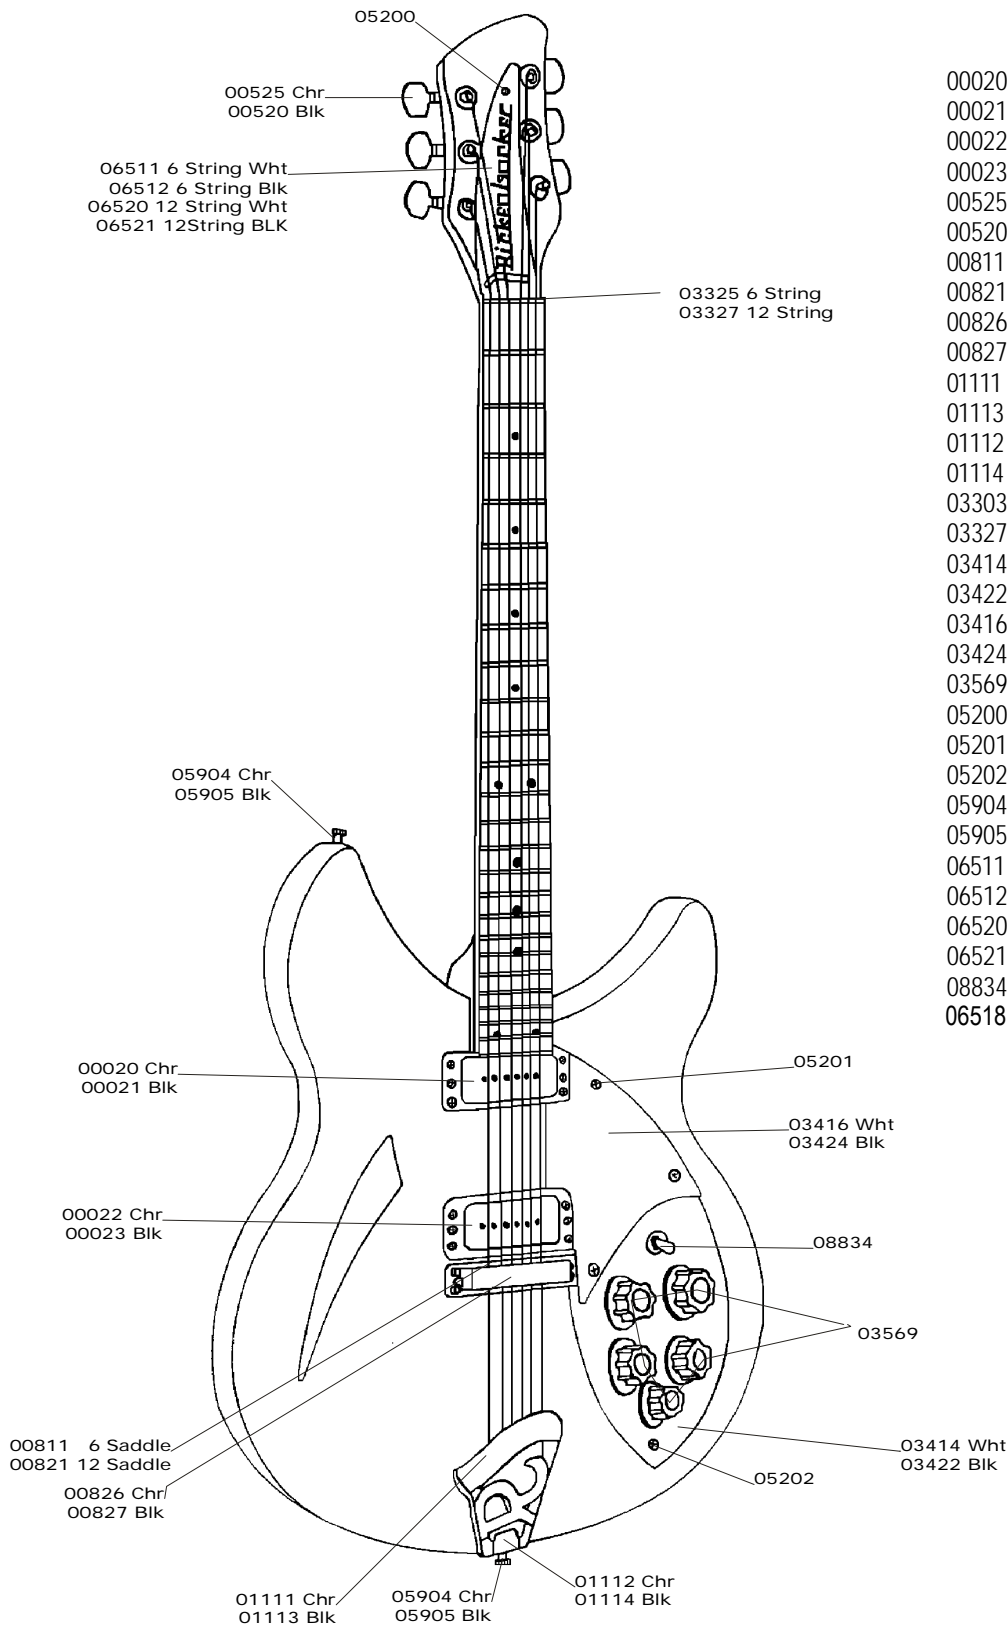

Model 330, 330/12 Guitars

- 00020 Pickup Assembly, Bass, (Chrome)
- 00021 Pickup Assembly, Bass, (Black)
- 00022 Pickup Assembly, Treble, (Chrome)
- 00023 Pickup Assembly, Treble, (Black)
- 00525 Keywind Set of 6 (Chrome)
- 00520 Keywind Set of 6 (Black)
- 00811 Bridge Assembly
- 00821 Bridge Assy, 12 Saddle(Available Separately)
- 00826 Bridge Cover (Chrome)
- 00827 Bridge Cover (Black)
- 01111 R-Tailpiece (Chrome)
- 01113 R-Tailpiece (Black)
- 01112 Tailpiece Bracket (Chrome)
- 01114 Tailpiece Bracket (Black)
- 03303 Nut 6 String W/O Binding
- 03327 Nut 12 String W/O Binding
- 03414 Pickguard, Lower, (White)
- 03422 Pickguard, Lower, (Black)
- 03416 Pickguard, Upper, (White)
- 03424 Pickguard, Upper, (Black)
- 03569 Standard Knob Set of 5
- 05200 Mounting Screws, Nameplate
- 05201 Mounting Screws, Upper Pickguard, Long
- 05202 Mounting Screw, Lower Pickguard, Short
- 05904 Strap Lock (Chrome)
- 05905 Strap Lock (Black)
- 06511 Nameplate 6 String (White with Black Letters)
- 06512 Nameplate 6 String (Black with White Letters)
- 06520 Nameplate 12 String (White with Black Letters)
- 06521 Nameplate 12 String (Black with White Letters)
- 08834 Switch, Toggle Standard
- 06518 Nameplate Left Hand