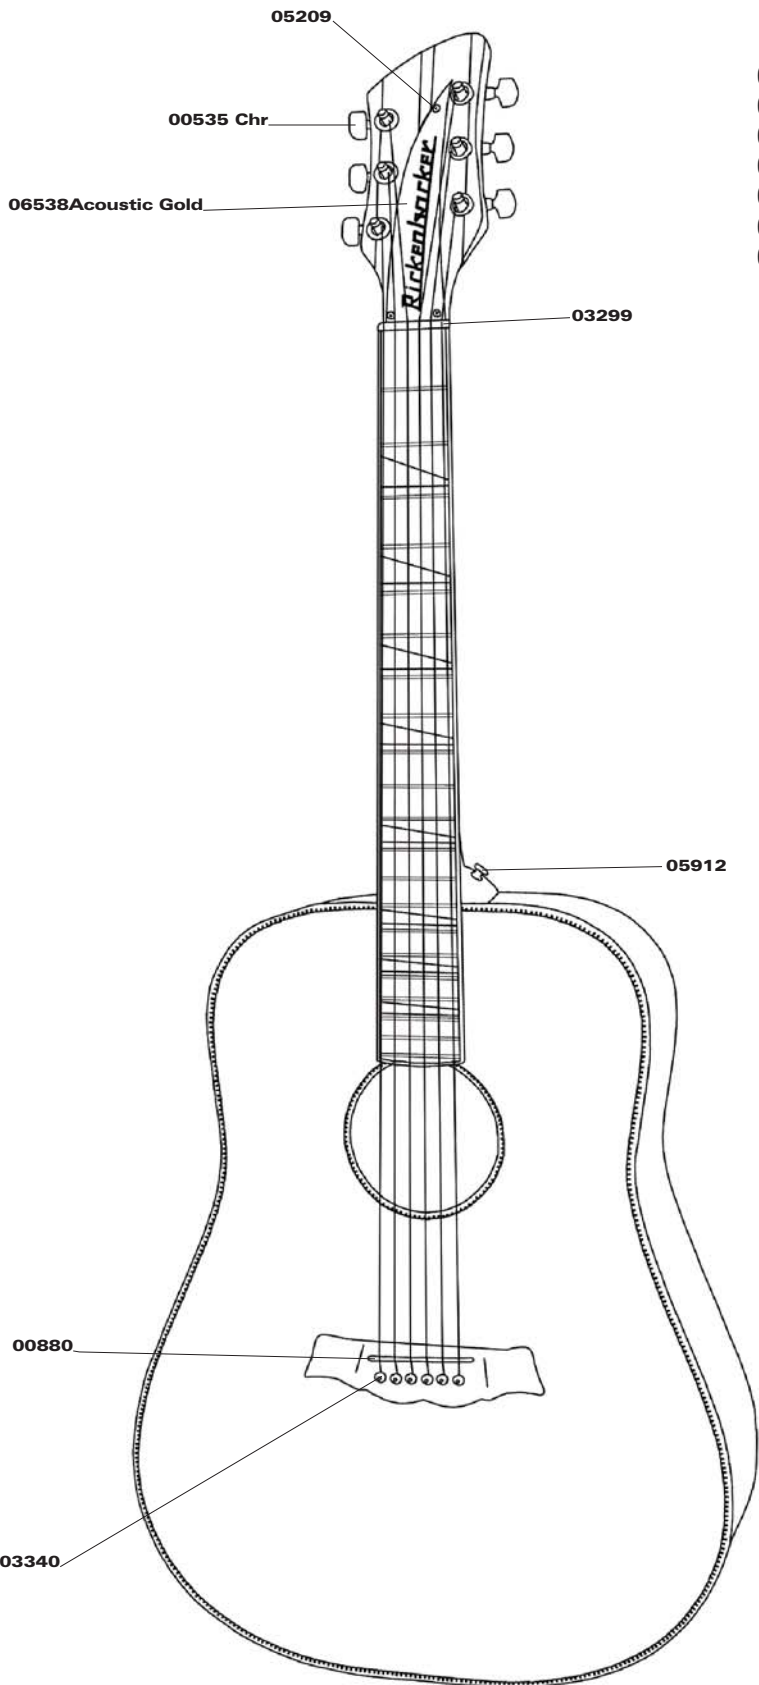

# 730S Shiloh 730C Laramie

- 00535 Keywind Set(6) M6G Mini (Gold)
- 00880 Saddle Bone Acoustic
- 03299 Nut 3/16 White Blank
- 03340 Pin Bridge Acoustic (Black)
- 05209 Screw 3x3/8 Nameplate (Gold)
- 05912 Bolt Strap Acoustic (Gold)
- 06538 Nameplate Acoustic (Gold)