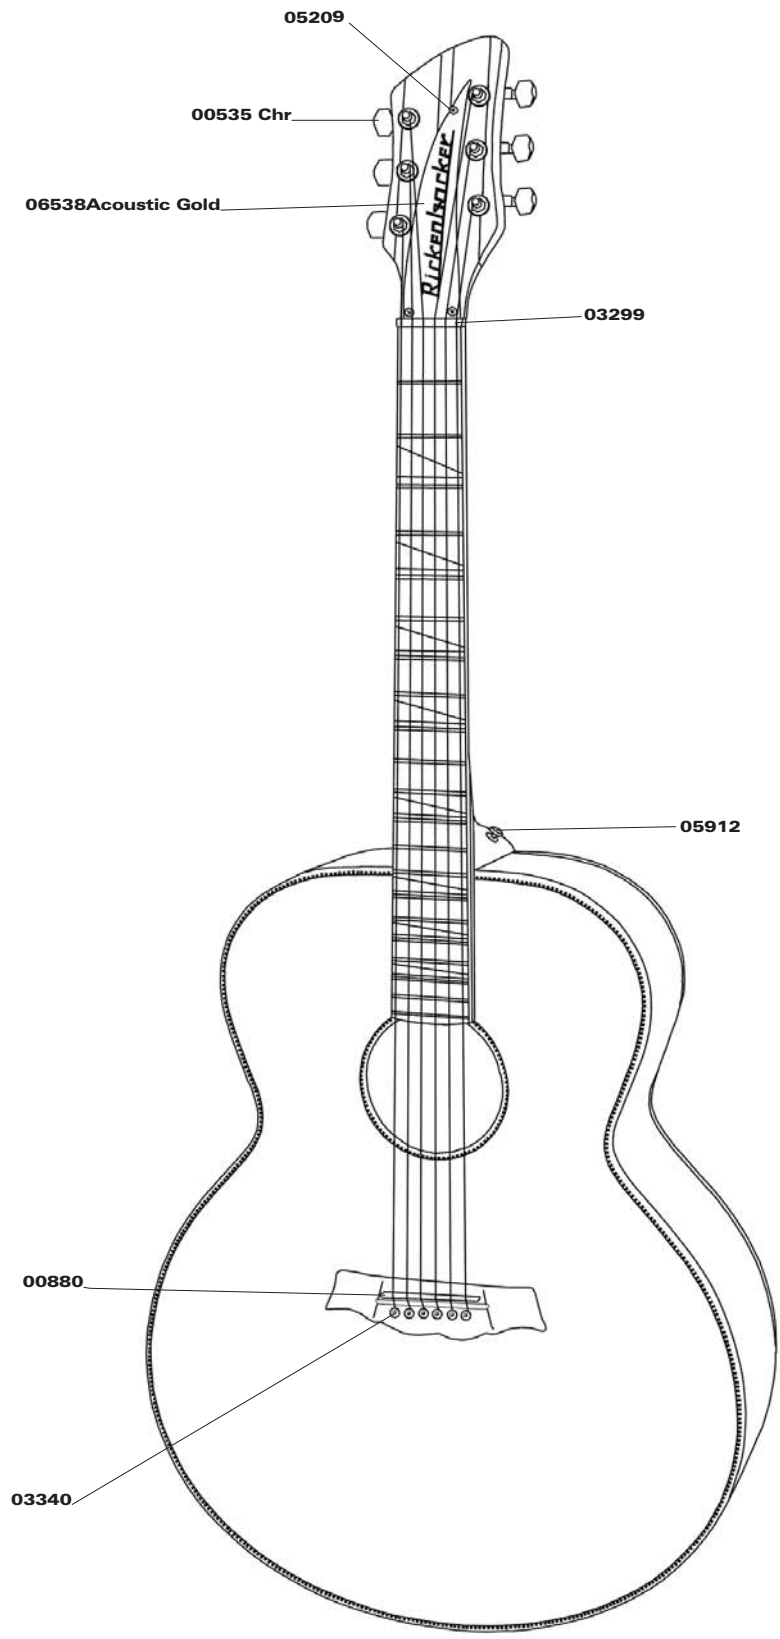

# 700S Shasta 700C Comstock

- 00535 Keywind Set(6) M6G Mini (Gold)
- 00880 Saddle Bone Acoustic
- 03299 Nut 3/16 White Blank
- 03340 Pin Bridge Acoustic (Black)
- 05209 Screw 3x3/8 Nameplate (Gold)
- 05912 Bolt Strap Acoustic (Gold)
- 06538 Nameplate Acoustic (Gold)