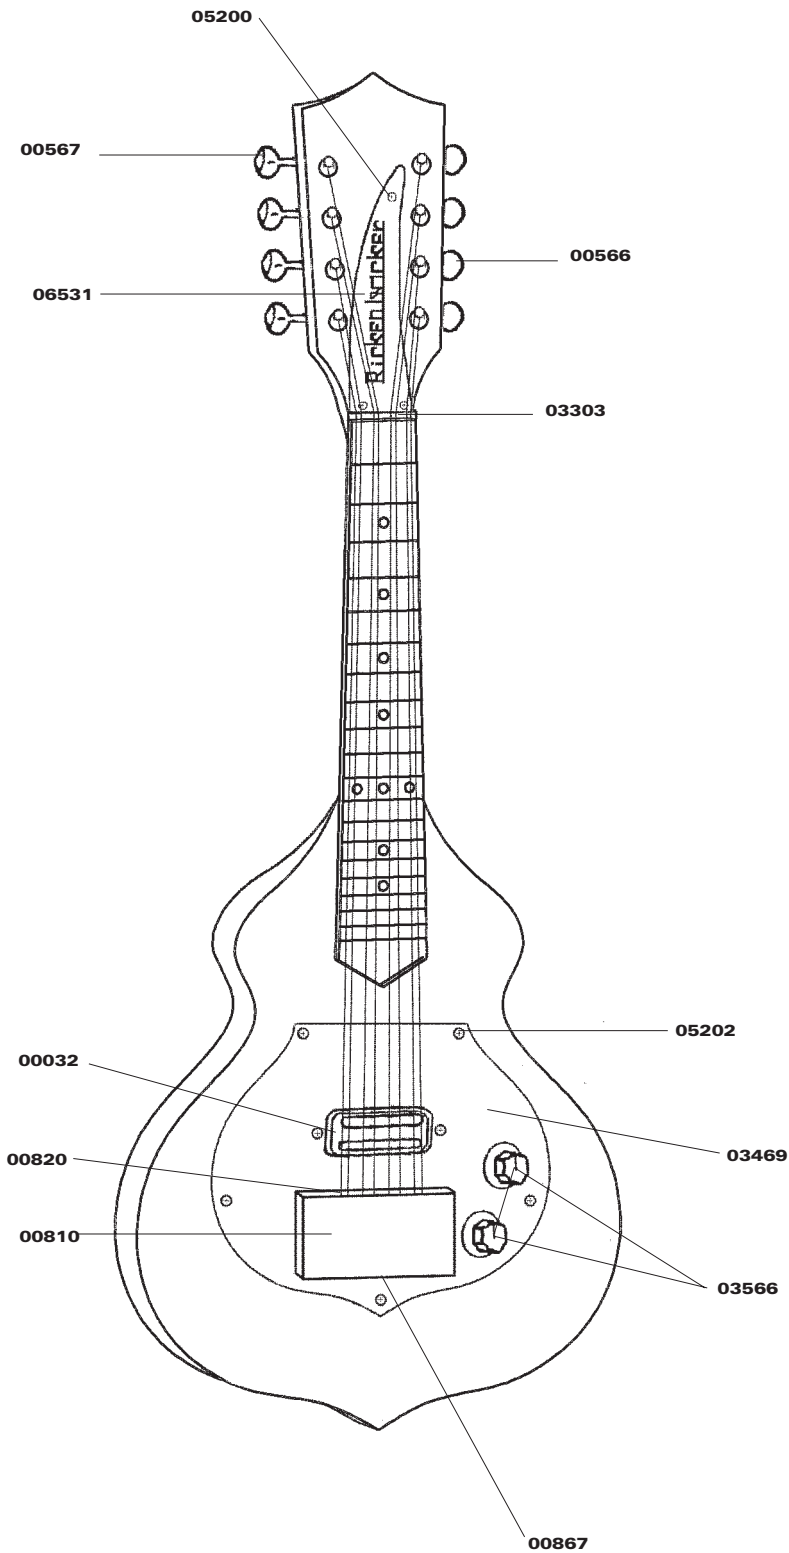

# Model 5002V58 Mandolin

- 00032 Pickup Assy, Vintage
- 00566 Keywind Sing Vintage Treb Ric Deluxe
- 00567 Keywind Sing Vintage Bass Ric Deluxe
- 00810 Cover Plate Bridge Gold
- 00820 Bridge Assy Mandolin Complete
- 00867 Tailpiece Mandolin Chrome
- 03303 Nut 1/8 Guitar Blank
- 03469 Pickguard Mandolin Gold
- 03566 Knob, Vintage Plain Black
- 05200 Mounting Screw, Nameplate
- 05202 Mounting Screw, Pickguard
- 06531 Nameplate Mandolin