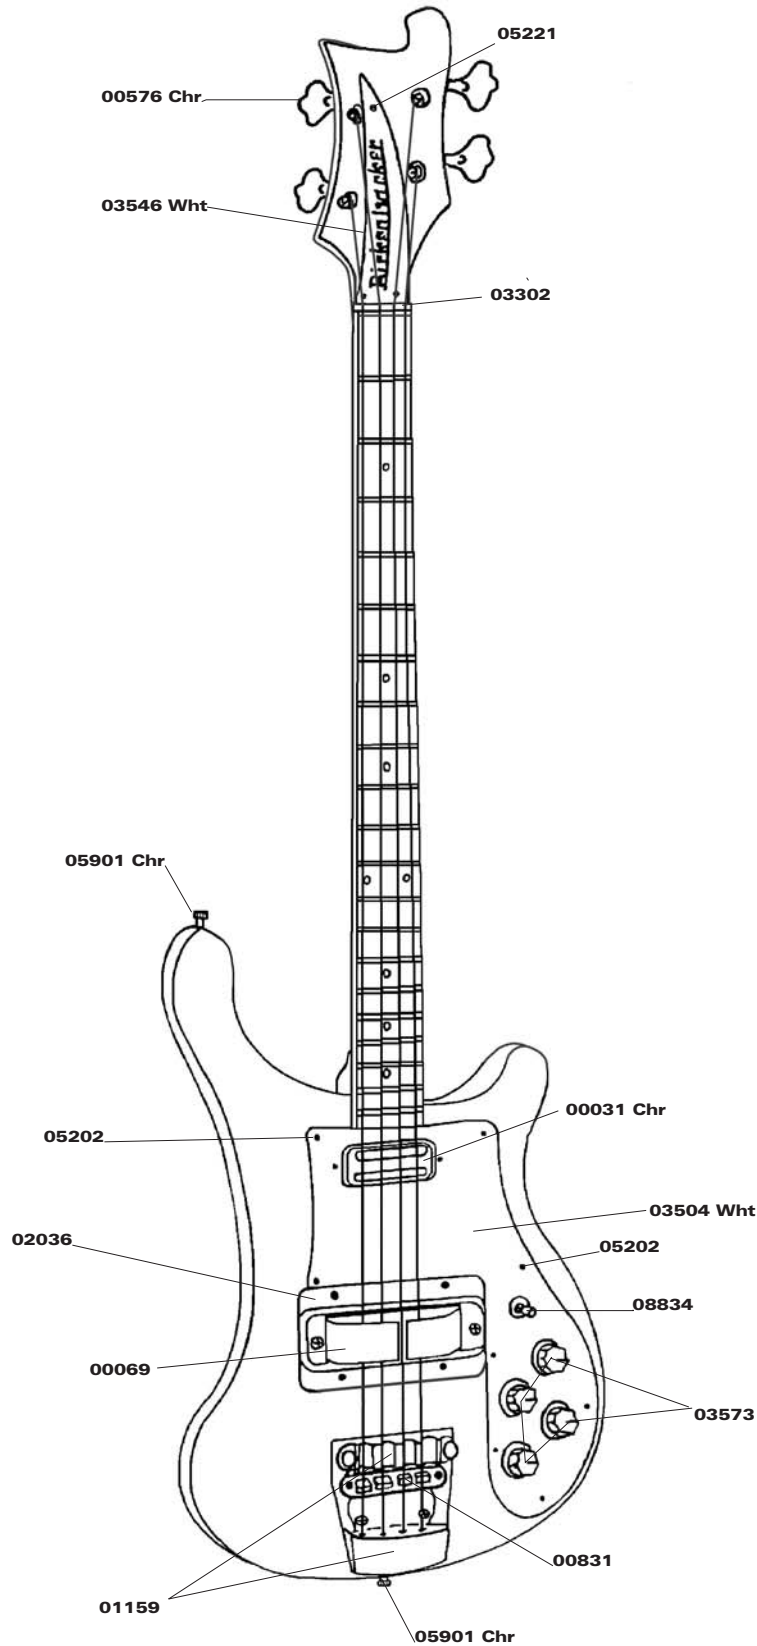

Model 4001C64S

- 00069 Pickup Assy 4001C64 Treble, (Chrome)
- 00031 Pickup Assembly, Vintage, Bass, (Chrome)
- 00576 Keywind Set(4) Bass C Series, (Chrome)
- 00831 Bridge Assembly
- 01159 Tailpiece + Damper, (Chrome)
- 02036 Mounting Plate, Pickup Magnet, (Chrome)
- 03302 Nus 3/16 VTG Bass Derlin WHT
- 03504 Pickguard 4001C64 (Wht)
- 03573 Knob Set, Vintage, Set of 4
- 05221 Mounting Screws, Nameplate
- 05202 Mounting Screws, Pickguard
- 05901 Strap Bolt (Chrome)
- 06546 Nameplate, 4001C64, (White with Black Letters)
- 08834 Switch, Toggle Standard