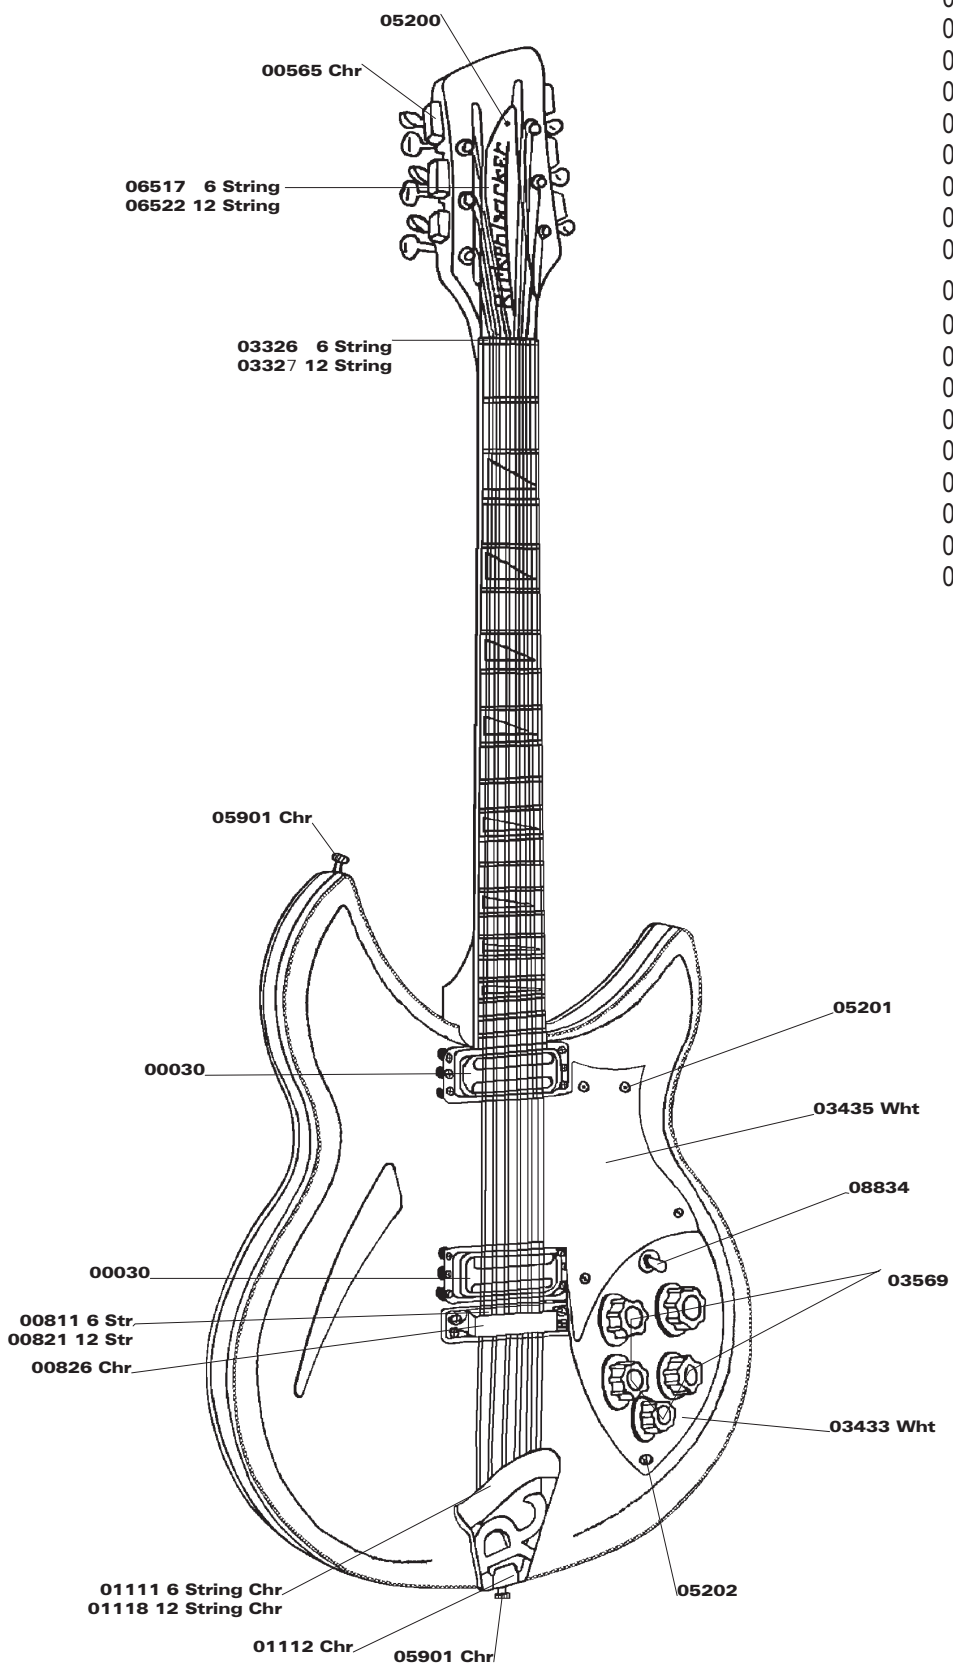

Model 381V69, 381/12V69 Vintage Reissue

- 00030 Vintage Pickup Assembly
- 00565 Keywind Set of 6, Ric Deluxe Vintage
- 00811 Bridge Assy 6 String
- 00821 Bridge Assembly, 12-String
- 00826 Bridge Cover (Chrome)
- 01111 R-Tailpiece 6 String (Chrome)
- 01118 R-Tailpiece, 12-String, (Chrome)
- 01112 Tailpiece Mounting Bracket (Chrome)
- 03326 Nut, 6 String W/Binding
- 03327 Nut, 12 String W/Binding
- 03433 Pickguard, Lower, (White)
- 03435 Pickguard, Upper, (White)
- 03569 Standard Knob Set of 5
- 05200 Mounting Screws, Nameplate
- 05201 Mounting Screws, Upper Pickguard, Long
- 05202 Mounting Screws, Lower Pickguard, Short
- 05901 Strap Bolt (Chrome)
- 06522 Nameplate, Vintage, (White with Black Letters)
- 08834 Switch, Toggle Standard