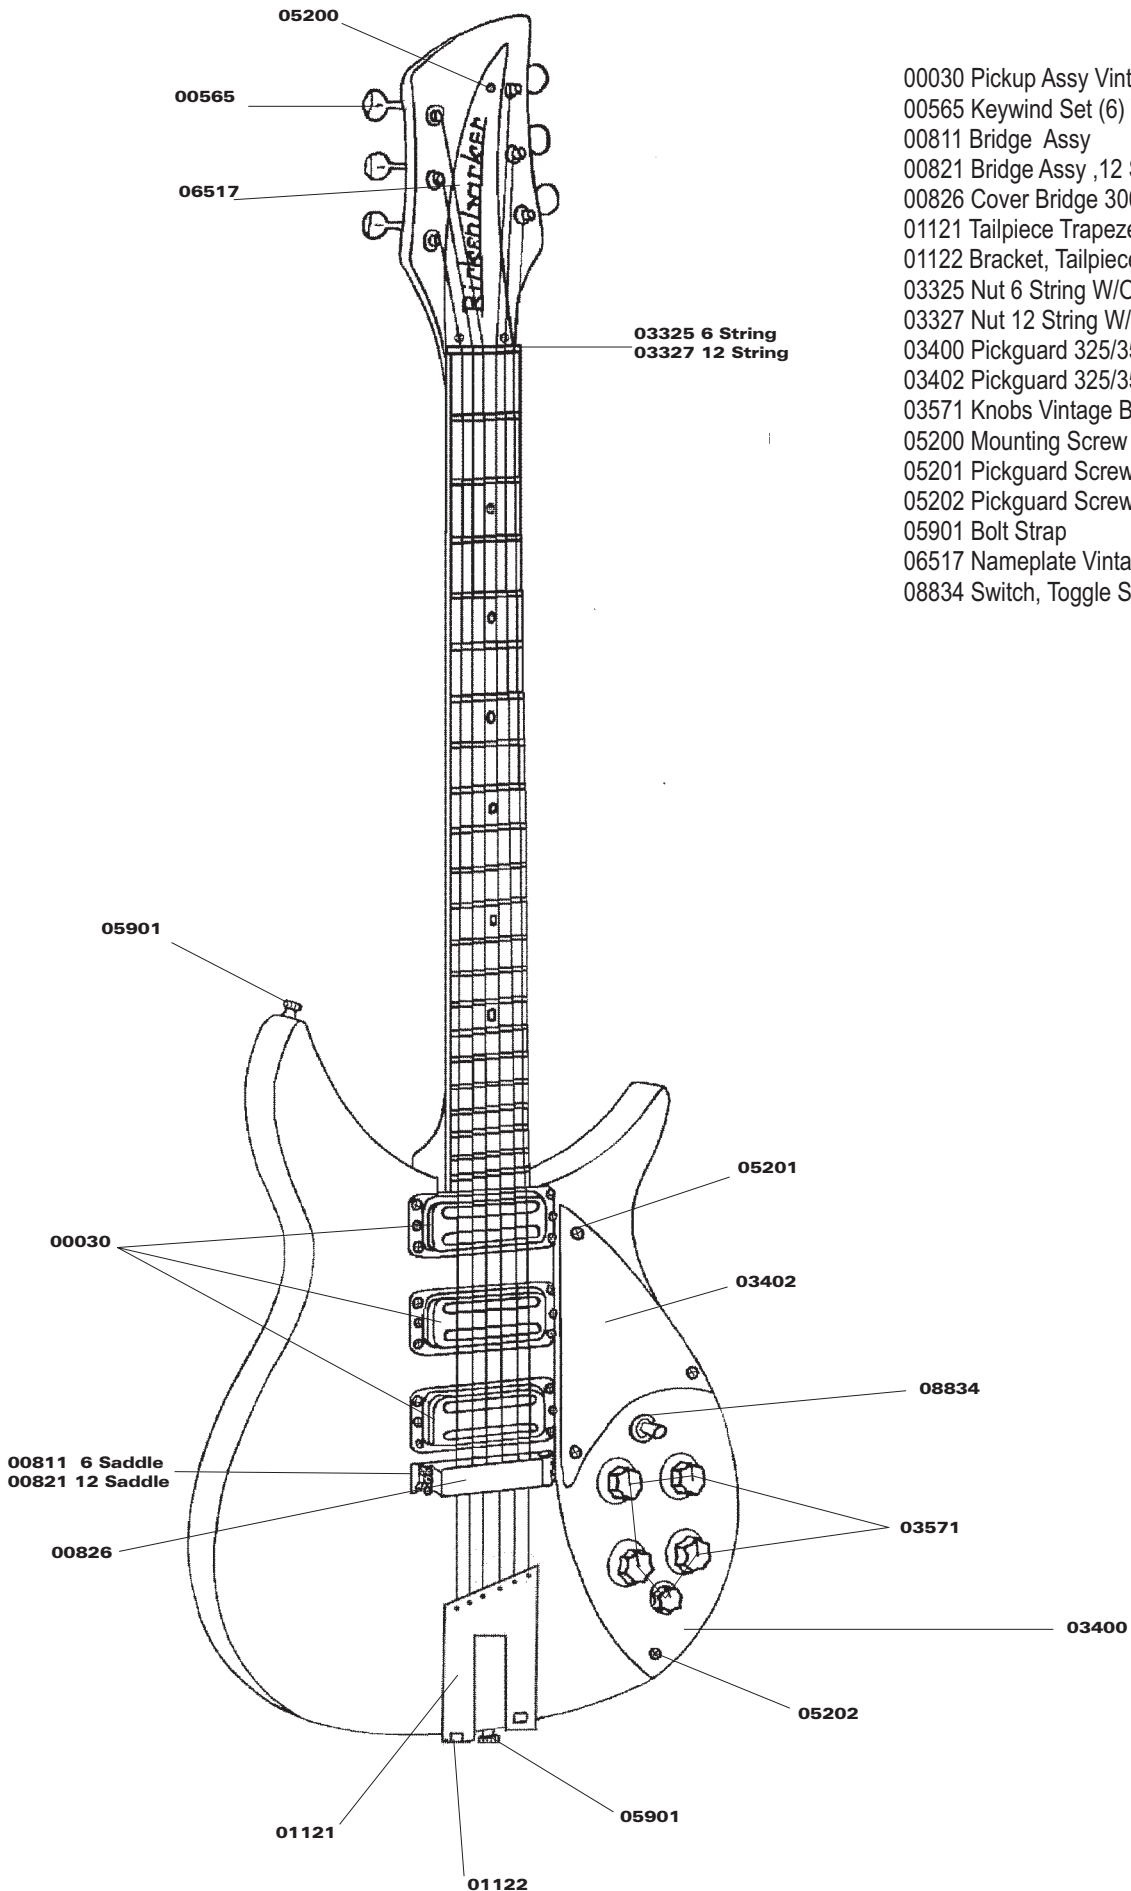

Model 350V63, 350V36/12 Guitar

- 00030 Pickup Assy Vintage 300/600
- 00565 Keywind Set (6) Vintage RIC Deluxe
- 00811 Bridge Assy
- 00821 Bridge Assy ,12 Saddle(Available Separately)
- 00826 Cover Bridge 300 Series CHR
- 01121 Tailpiece Trapeze CHR
- 01122 Bracket, Tailpiece CHR
- 03325 Nut 6 String W/O Binding
- 03327 Nut 12 String W/O Binding
- 03400 Pickguard 325/350 Lwr
- 03402 Pickguard 325/350 Upper
- 03571 Knobs Vintage Black Set of 5
- 05200 Mounting Screw Nameplate
- 05201 Pickguard Screw, Upper
- 05202 Pickguard Screw, Lwr
- 05901 Bolt Strap
- 06517 Nameplate Vintage White
- 08834 Switch, Toggle Standard