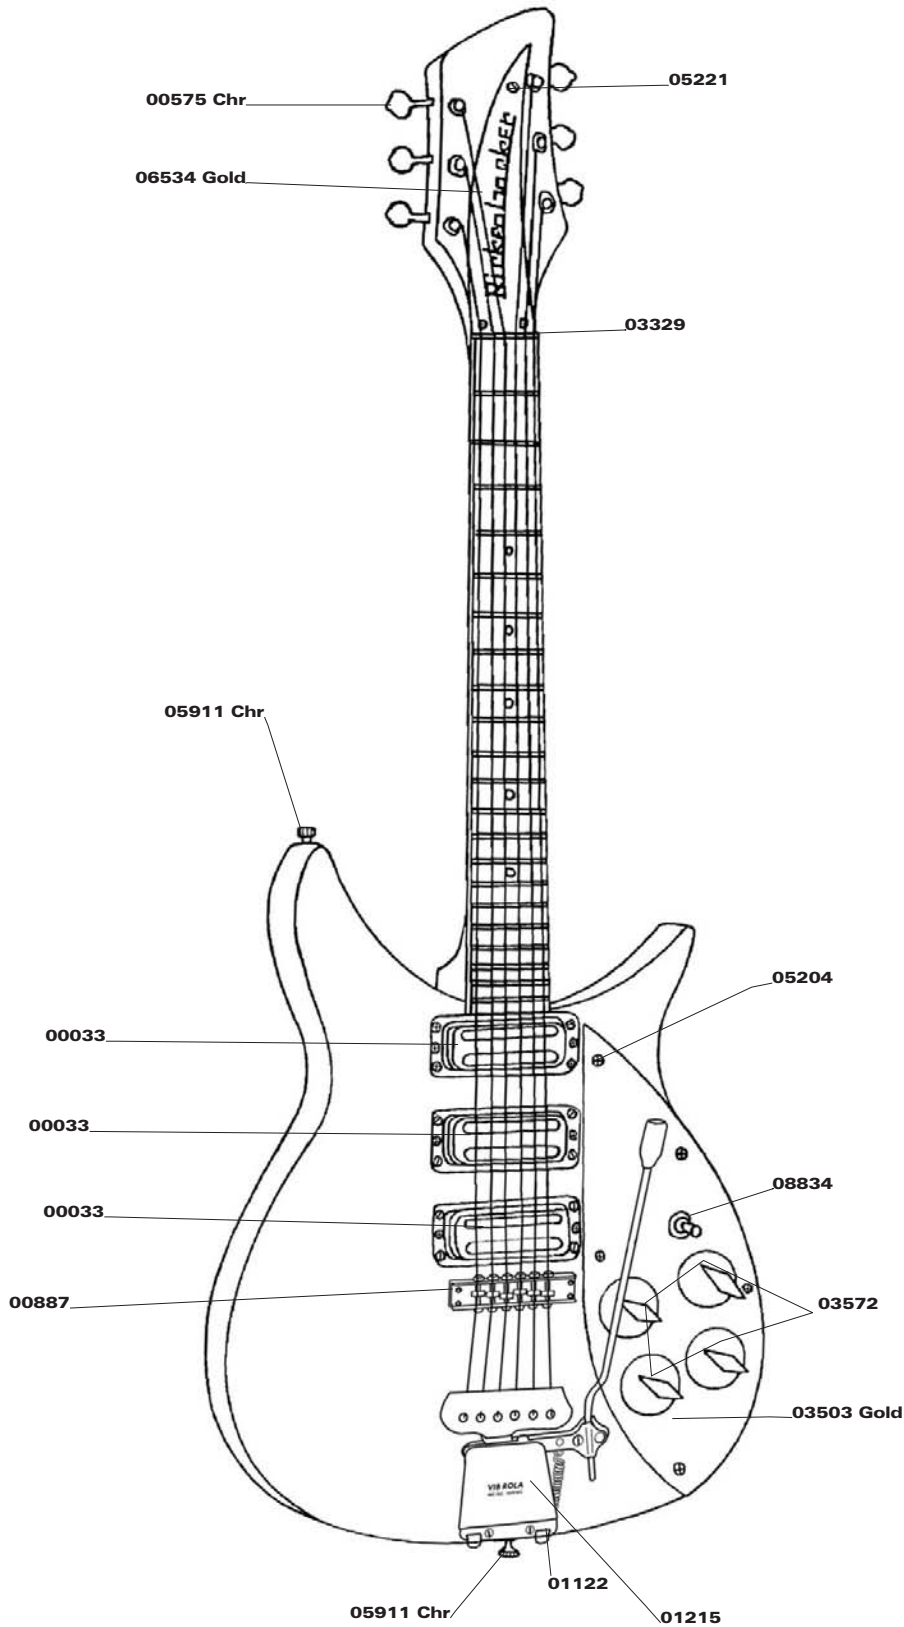

# Model 325C58

- 00033 C Series Pickup Assembly
- 00575 Keywind Set (6) RIC-Tite
- 00887 Bridge Assembly
- 01215 Vibrola Kaufman Assy Complete
- 01122 Bracket Tailpiece Trapeze Chr
- 03329 Nut 325C58
- 03503 Pickguard, Lower (Gold)
- 03572 Knob Set of 4, Vintage, (Brown/Gold)
- 05221 Mounting Screws, Namplate
- 05204 Mounting Screws, Pickguard, Short
- 05911 Bolt Strap C58 Nickel
- 06534 Nameplate, C58 (Gold)
- 08834 Switch, Toggle Standard